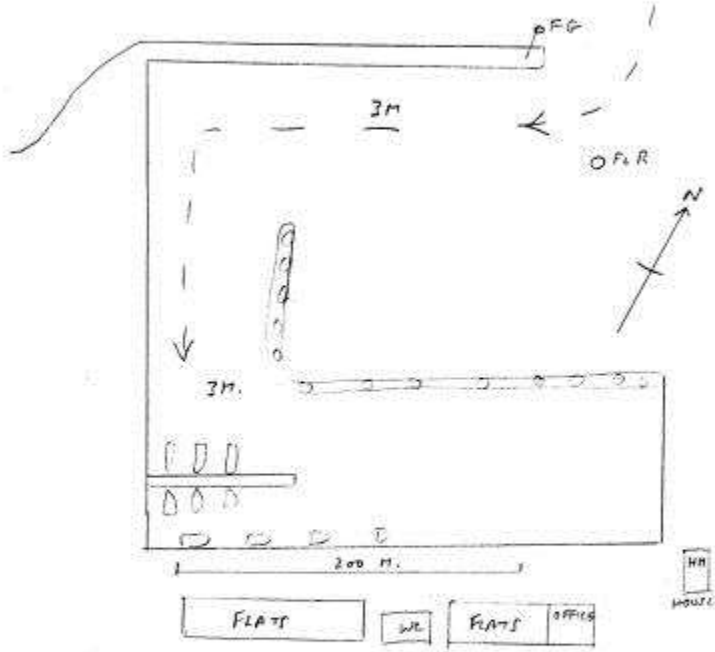

Dures Approach looking NE

Yacht Berth Dures

Saranda Approach Looking N,

Saranda Yacht Berth

Orikum Entrance, FG and FI R looking SW,

Orikum looking E towards entrance,

Orikum Marina looking S,

ORIKUM MARINA Sep 2008

WP ⊕ 40.20.54 N
19.28.29 E

Plan of Orikum Harbour