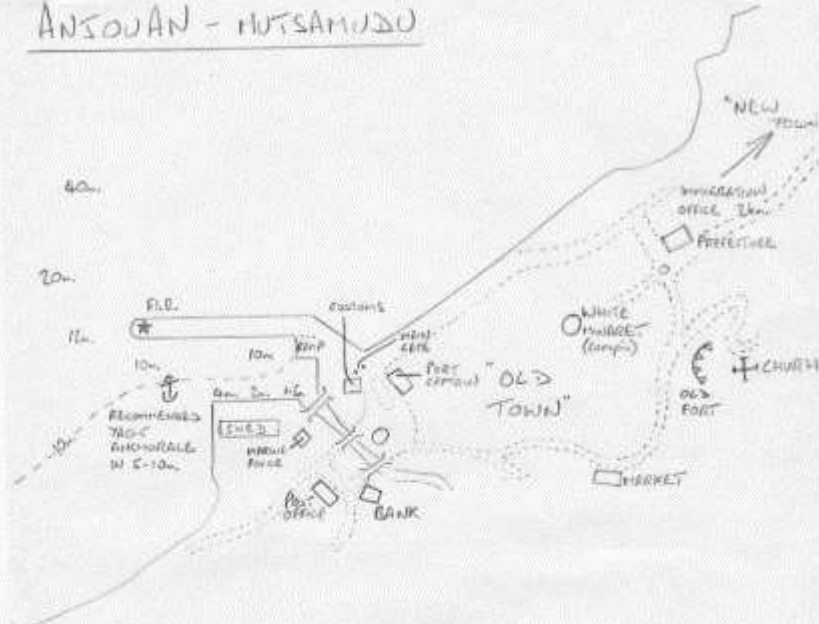

# MAYOTTE

COMOROS - FRENCH INDIAN OCEAN TERRITORY

12° 47' N

45° 15' E

# ANSOUAN - NUTSAMUNDO

ENLARGEMENT FROM CHART  
BA 2066

PEB Sheet No. 946