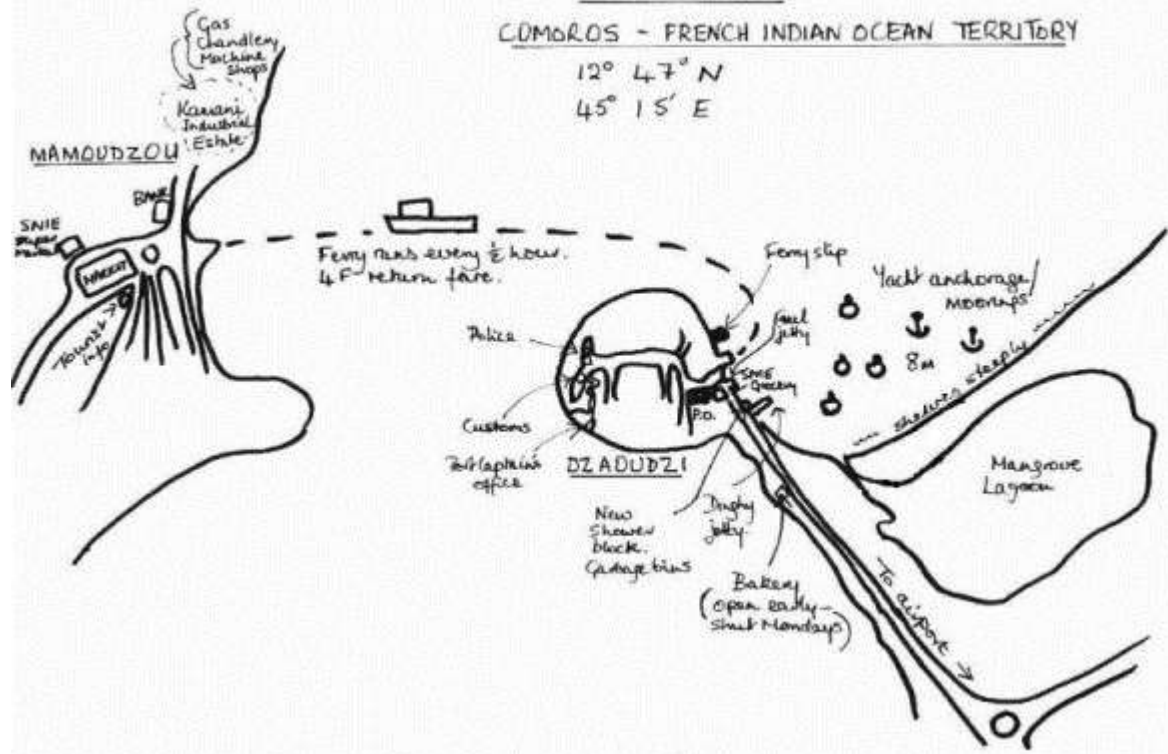

# MAYOTTE

COMOROS - FRENCH INDIAN OCEAN TERRITORY

12° 47' N

45° 15' E

# ANSOUAN - NUTSAMUNDO

ENLARGEMENT FROM CHART  
BA 2066

PEB Sheet No. 946