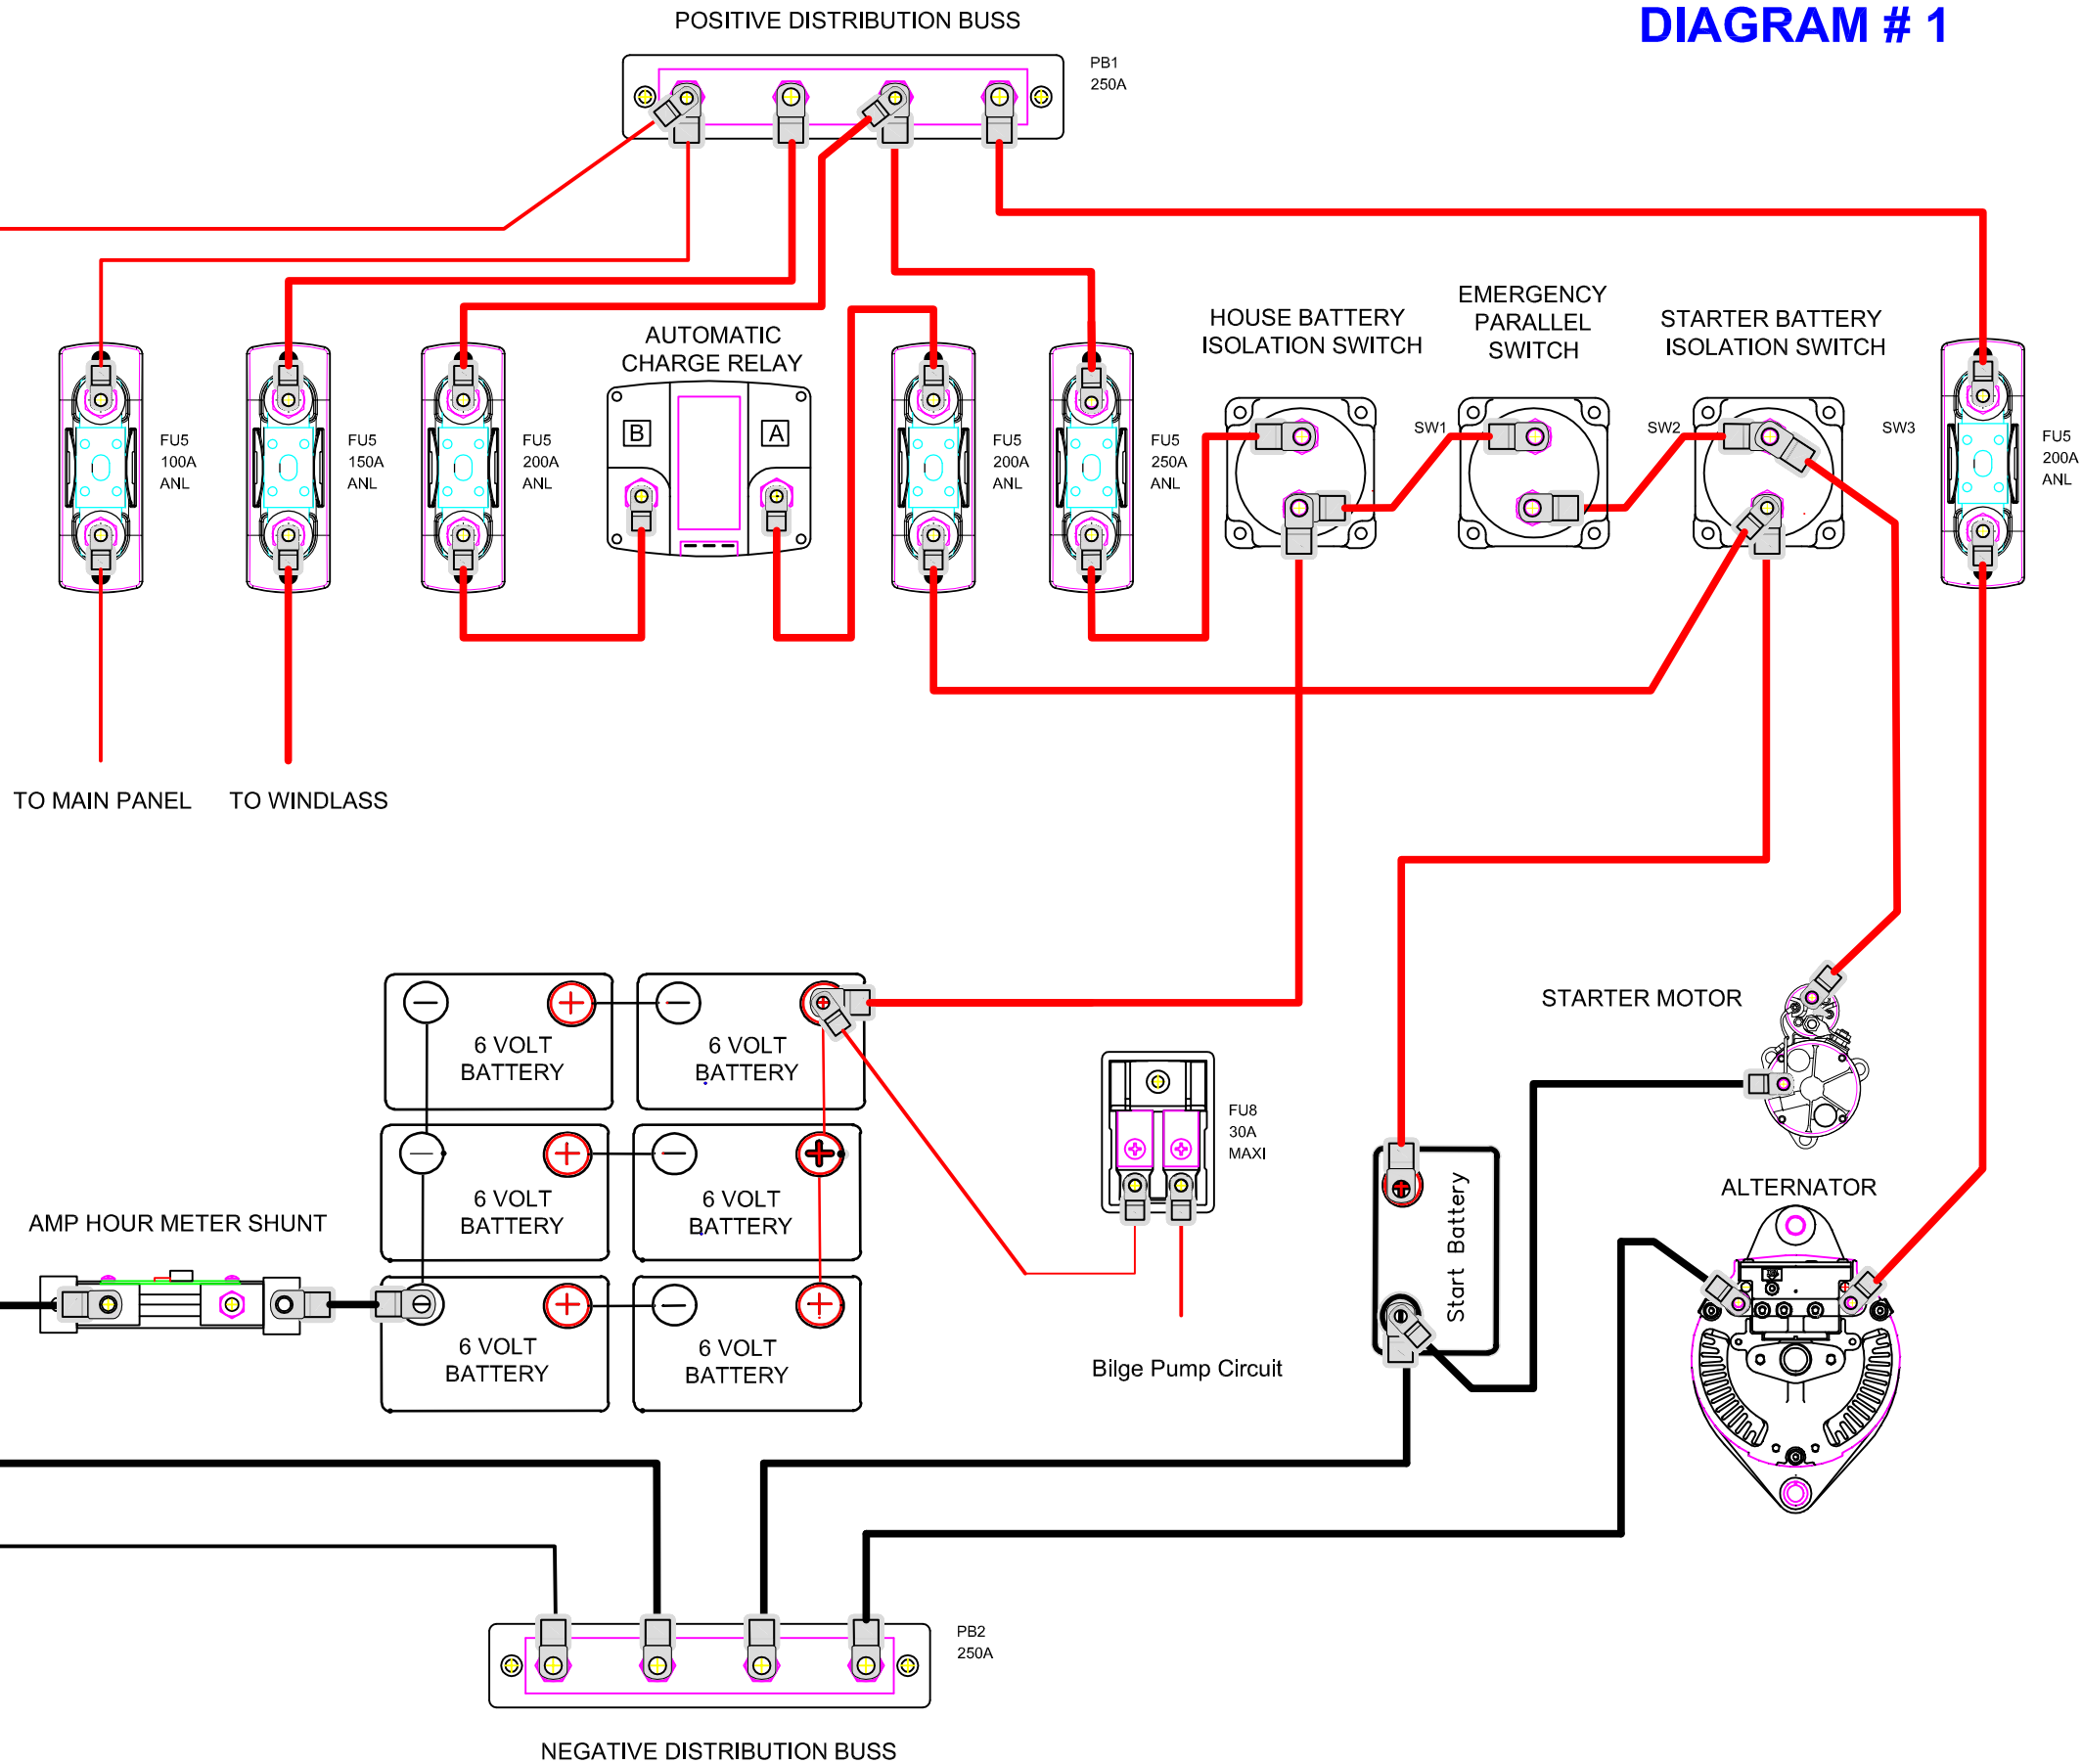

DIAGRAM # 1

SOLAR REGULATOR

SOLAR PANEL

NO.	DATE	REVISION	BY
Dwg Title			
Nautek Marine nautek@shaw.ca (250) 208-9496			
ENGINEER	CHECKED BY		
JOB NO	DRAWN BY <i>James Turnbull</i>		
SCALE	DATE		
No Scale			
DWG NO	DIAGRAM # 1		
SHEET NO	OF		