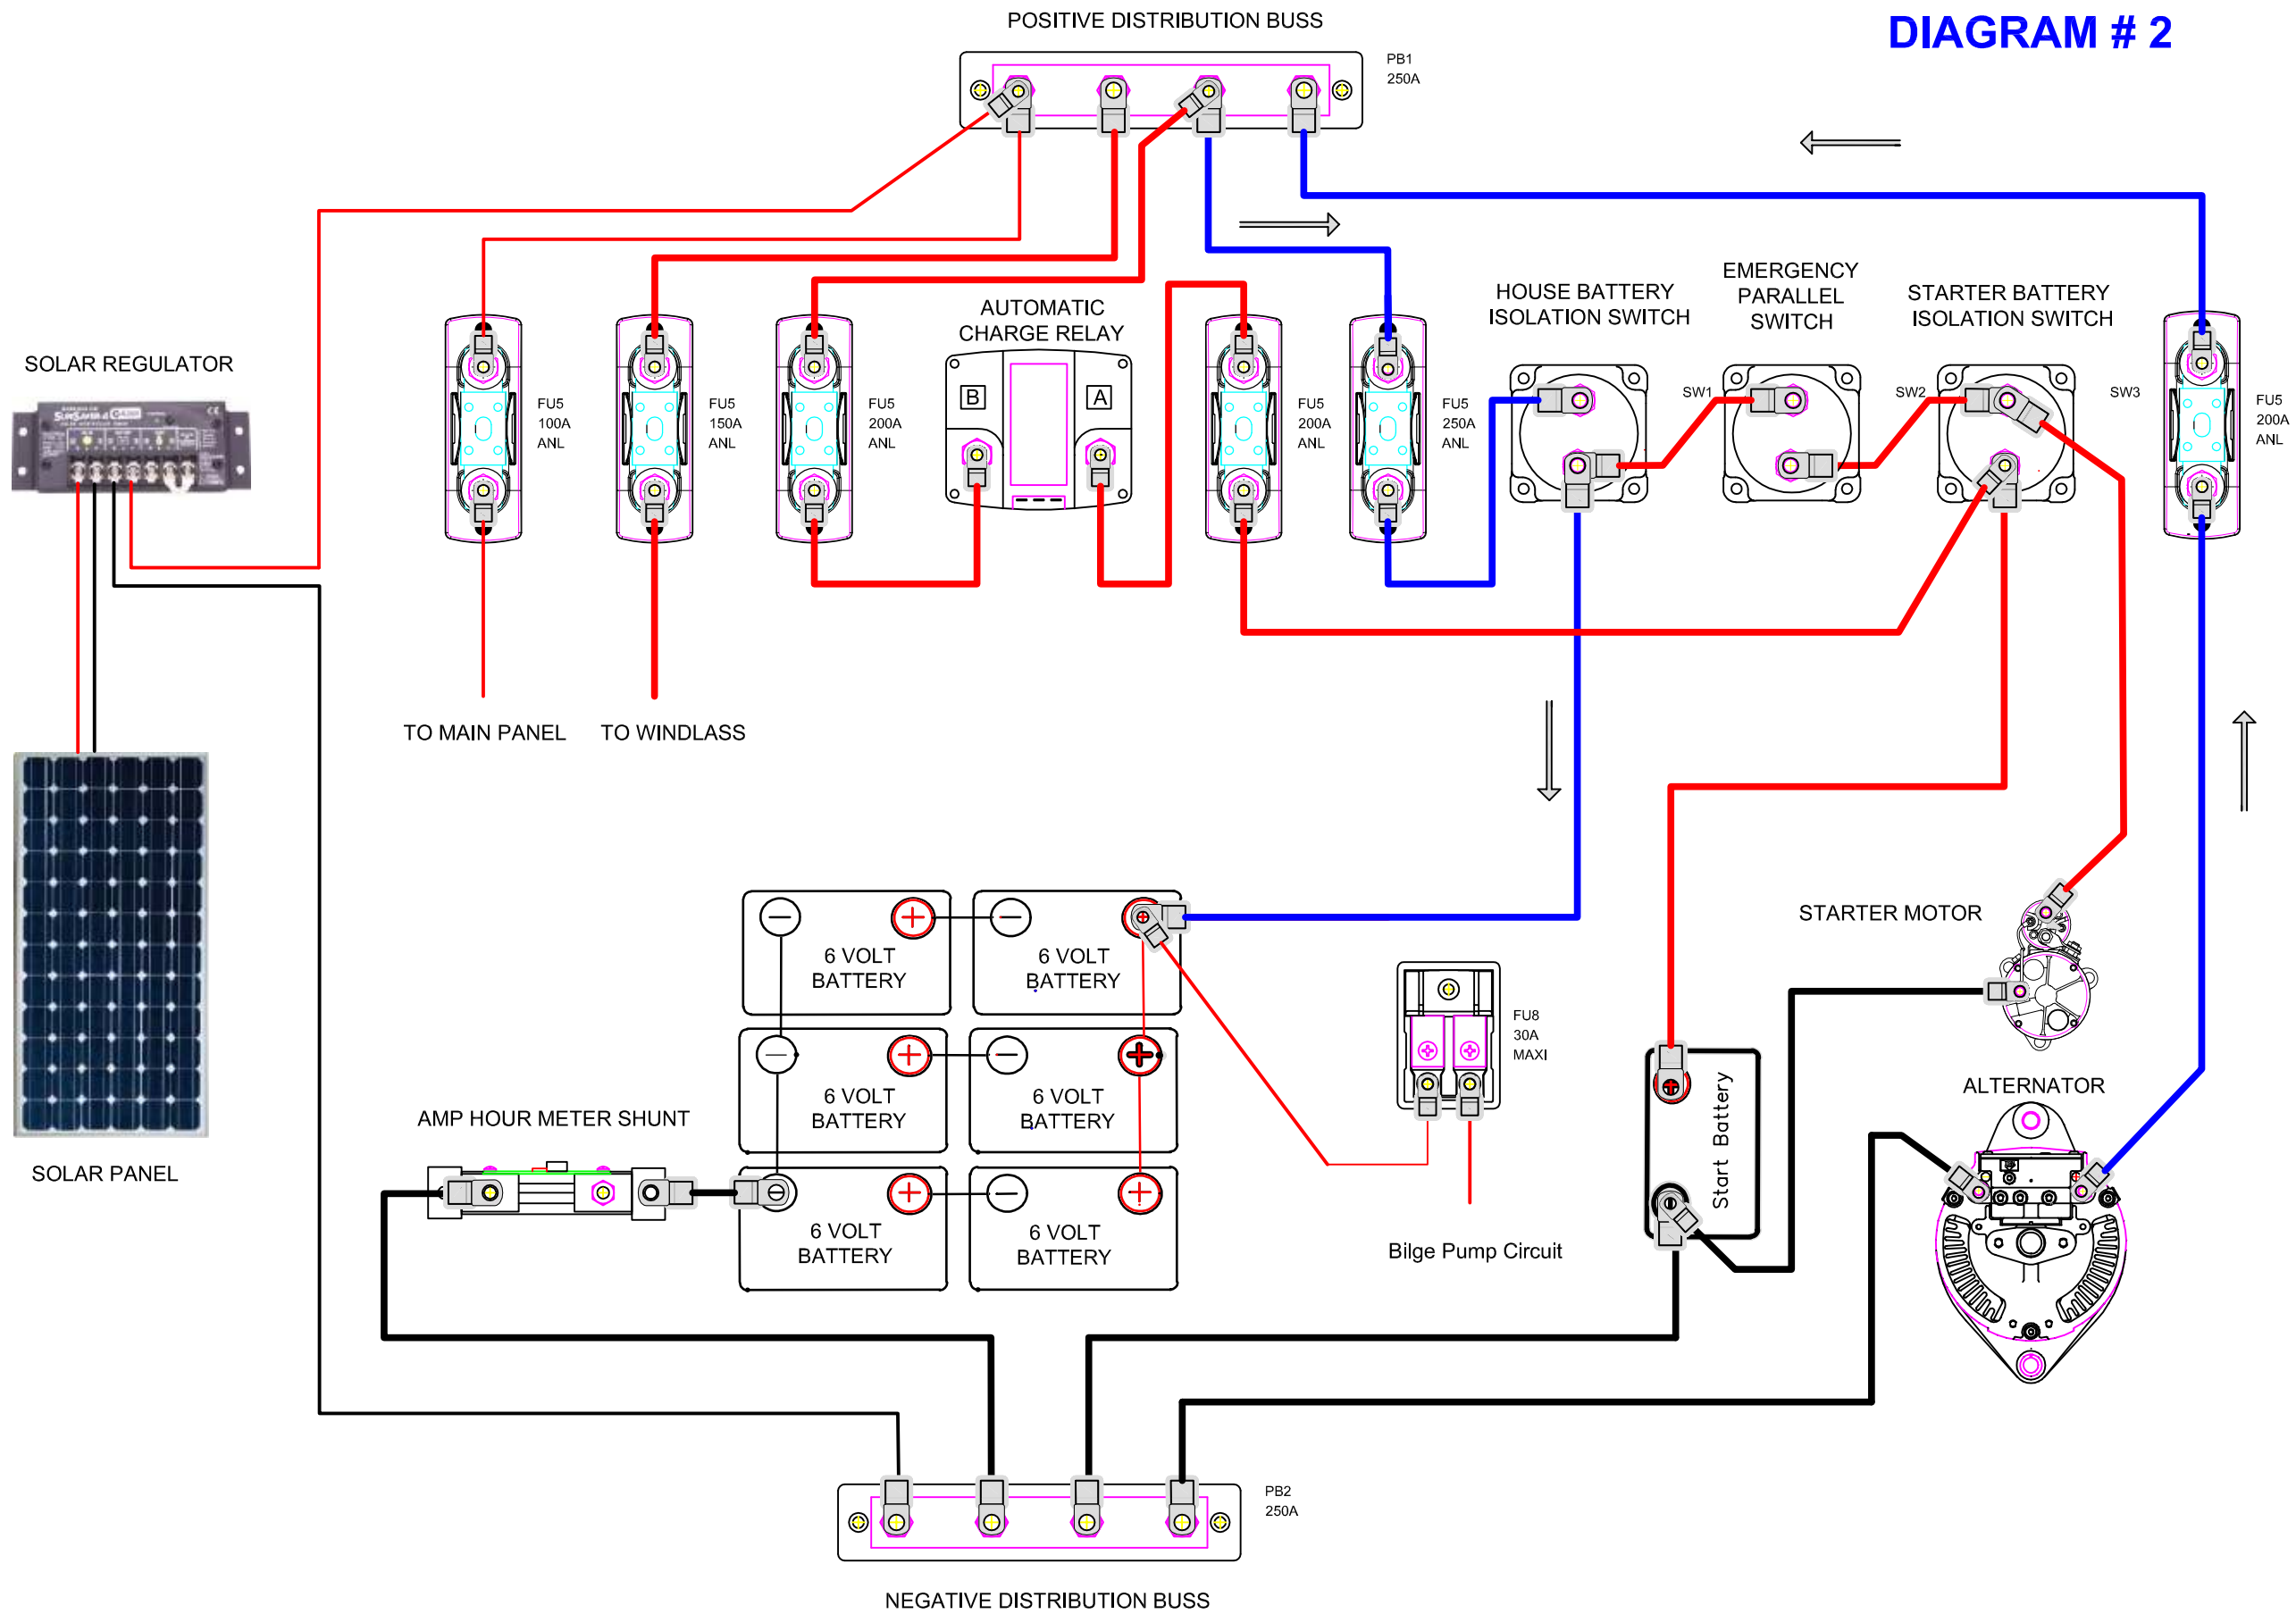

DIAGRAM # 2

NO.	DATE	REVISION	BY
Dwg Title			
Nautek Marine nautek@shaw.ca (250) 208-9496			
ENGINEER	CHECKED BY		
JOB NO	DRAWN BY <i>James Turnbull</i>		
SCALE	No Scale	DATE	
DWG NO	Diagram # 2		
SHEET NO	<i>01</i>		