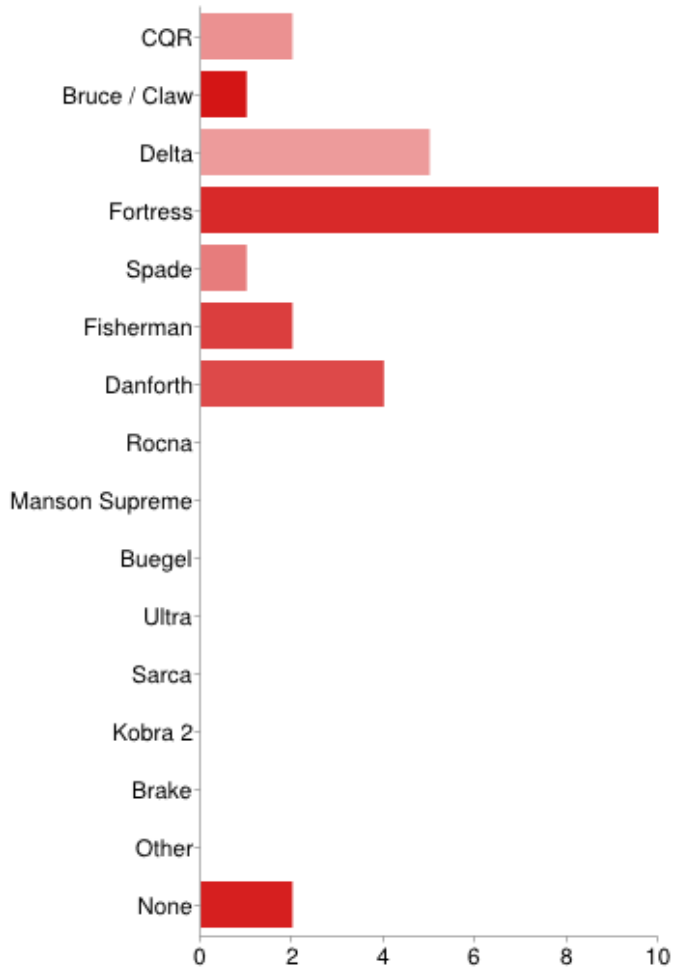

27 [responses](#)

Summary [See complete responses](#)

Which model of anchor do you carry as your main bower anchor

CQR	4	15%
Bruce / Claw	3	11%
Delta	5	19%
Fortress	1	4%
Spade	2	7%
Fisherman	0	0%
Danforth	0	0%
Rocna	6	22%
Manson Supreme	4	15%
Buegel	0	0%
Ultra	2	7%
Sarca	0	0%
Kobra 2	0	0%
Brake	0	0%
Other	0	0%
None	0	0%

Which model of anchor do you carry as your second bower anchor?

CQR	4	15%
Bruce / Claw	2	7%
Delta	3	11%
Fortress	2	7%
Spade	0	0%
Fisherman	0	0%
Danforth	1	4%
Rocna	2	7%
Manson Supreme	0	0%
Buegel	0	0%
Ultra	0	0%
Sarca	0	0%
Kobra 2	3	11%
Brake	0	0%

Which model of anchor do you carry an anchor in a locker?

CQR	2	7%
Bruce / Claw	1	4%
Delta	5	19%
Fortress	10	37%
Spade	1	4%
Fisherman	2	7%
Danforth	4	15%
Rocna	0	0%
Manson Supreme	0	0%
Buegel	0	0%
Ultra	0	0%
Sarca	0	0%
Kobra 2	0	0%
Brake	0	0%
Other	0	0%
None	2	7%