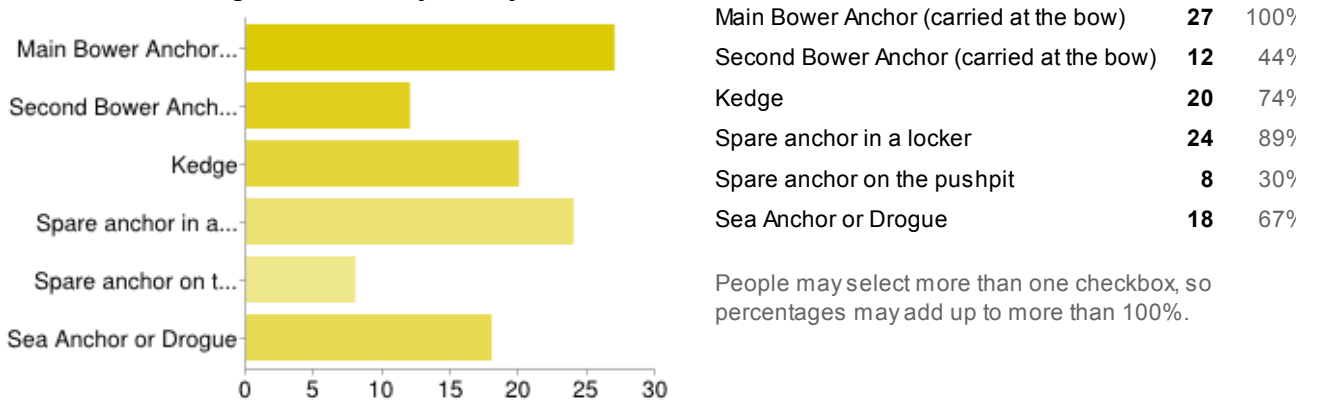

Which of the following anchors would you carry on an extended cruise?

What type of sea anchor or drogue do you carry?

Galerider Parachute Series Drogue Parachute Jordan Jordan Seabrake 400m braided warp no brand A great big canvass thing with chain and rope! Gale Rider Home made webbing drogue (galerider type); home made para ...

Which model of anchor do you carry as your kedge anchor?

CQR 0 0%