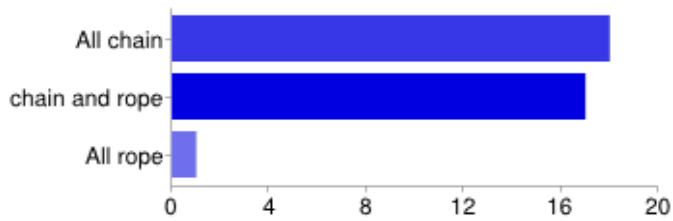

Which model of anchor do you carry as your kedge anchor?

CQR 0 0%

Which model of anchor do you carry a spare anchor on you puspit?

CQR	2	7%
Bruce / Claw	0	0%
Delta	3	11%
Fortress	3	11%
Spade	0	0%
Fisherman	1	4%
Danforth	3	11%
Rocna	0	0%
Manson Supreme	0	0%
Buegel	0	0%
Ultra	0	0%
Sarca	0	0%
Kobra 2	0	0%
Brake	0	0%
Other	0	0%
None	15	56%

Type of rode

All chain	18	67%
chain and rope	17	63%
All rope	1	4%

People may select more than one checkbox, so percentages may add up to more than 100%.

Total length of rode carried for main bower anchor