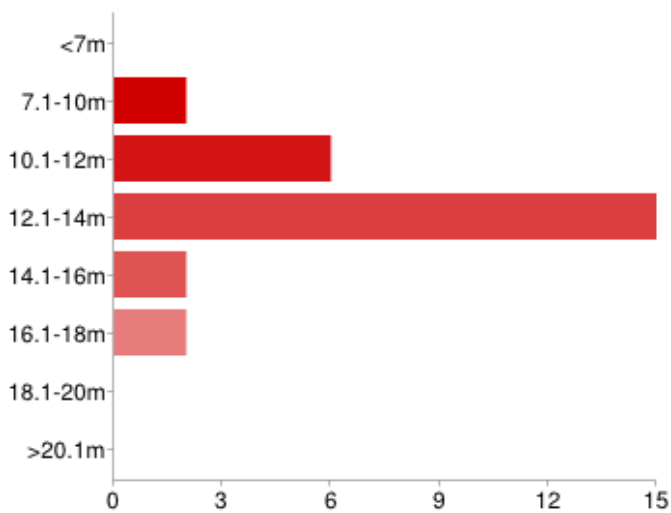

How big's your boat?

<7m	0	0%
7.1-10m	2	7%
10.1-12m	6	22%
12.1-14m	15	56%
14.1-16m	2	7%
16.1-18m	2	7%
18.1-20m	0	0%
>20.1m	0	0%