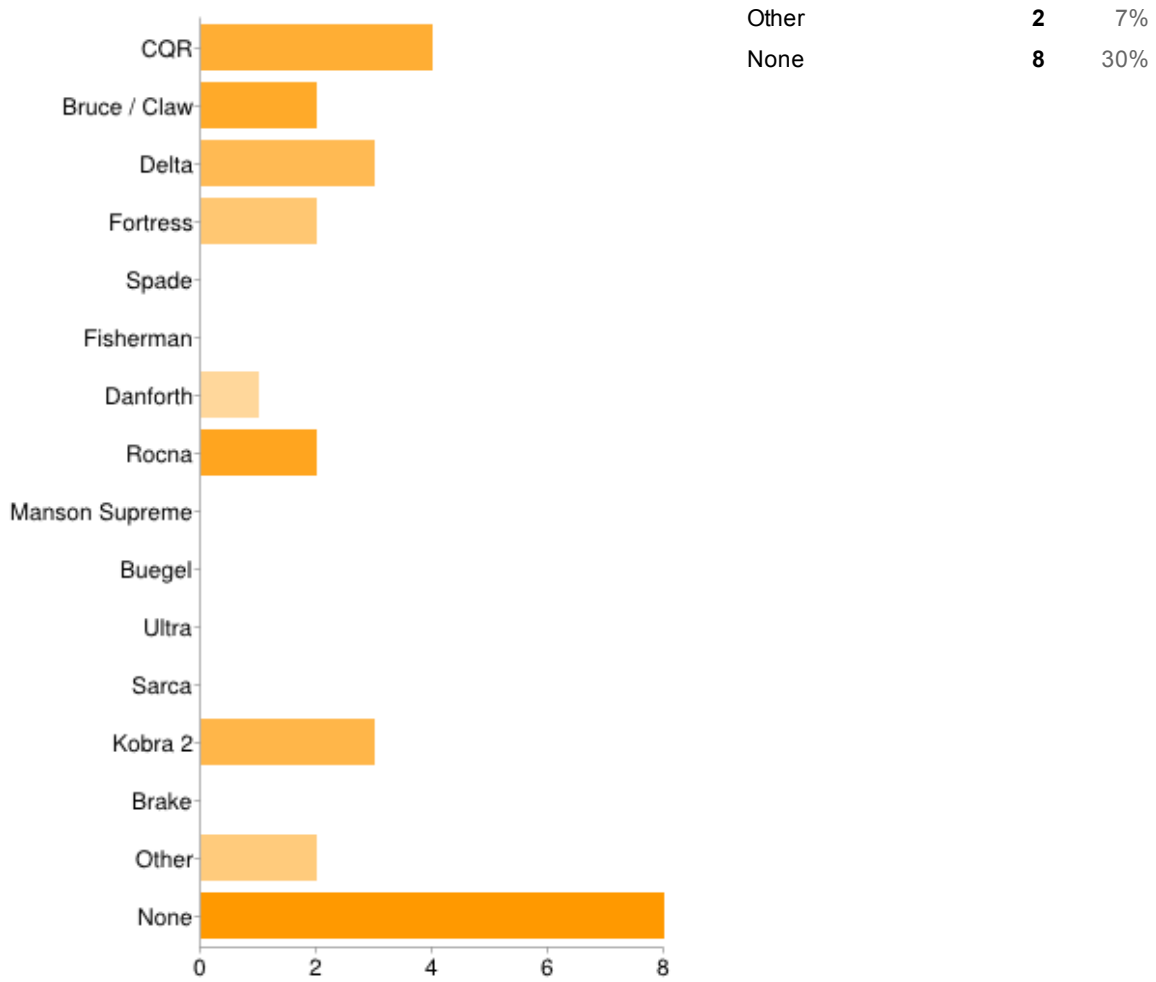

27 [responses](#)

Summary [See complete responses](#)

Which model of anchor do you carry as your main bower anchor

CQR	4	15%
Bruce / Claw	3	11%
Delta	5	19%
Fortress	1	4%
Spade	2	7%
Fisherman	0	0%
Danforth	0	0%
Rocna	6	22%
Manson Supreme	4	15%
Buegel	0	0%
Ultra	2	7%
Sarca	0	0%
Kobra 2	0	0%
Brake	0	0%
Other	0	0%
None	0	0%

Which model of anchor do you carry as your second bower anchor?

CQR	4	15%
Bruce / Claw	2	7%
Delta	3	11%
Fortress	2	7%
Spade	0	0%
Fisherman	0	0%
Danforth	1	4%
Rocna	2	7%
Manson Supreme	0	0%
Buegel	0	0%
Ultra	0	0%
Sarca	0	0%
Kobra 2	3	11%
Brake	0	0%

Which model of anchor do you carry an anchor in a locker?

CQR	2	7%
Bruce / Claw	1	4%
Delta	5	19%
Fortress	10	37%
Spade	1	4%
Fisherman	2	7%
Danforth	4	15%
Rocna	0	0%
Manson Supreme	0	0%
Buegel	0	0%
Ultra	0	0%
Sarca	0	0%
Kobra 2	0	0%
Brake	0	0%
Other	0	0%
None	2	7%

How big's your boat?

<7m	0	0%
7.1-10m	2	7%
10.1-12m	6	22%
12.1-14m	15	56%
14.1-16m	2	7%
16.1-18m	2	7%
18.1-20m	0	0%
>20.1m	0	0%

What size chain do you use on your bower anchor

6mm	0	0%
8mm	7	26%
10mm	17	63%
12mm	3	11%
14mm	0	0%
16mm	0	0%