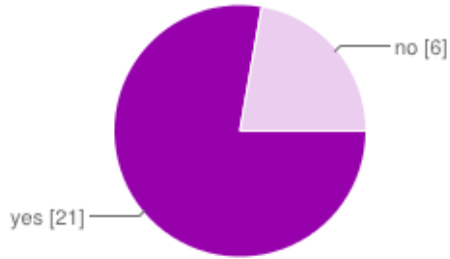

Do you use a chain hook?