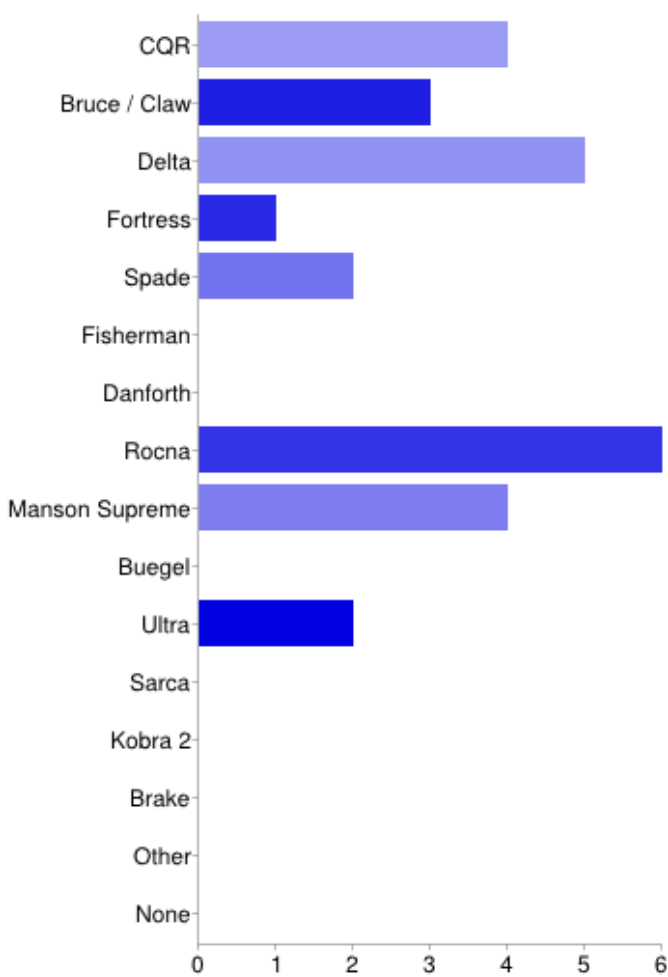

27 [responses](#)

Summary [See complete responses](#)

Which model of anchor do you carry as your main bower anchor

CQR	4	15%
Bruce / Claw	3	11%
Delta	5	19%
Fortress	1	4%
Spade	2	7%
Fisherman	0	0%
Danforth	0	0%
Rocna	6	22%
Manson Supreme	4	15%
Buegel	0	0%
Ultra	2	7%
Sarca	0	0%
Kobra 2	0	0%
Brake	0	0%
Other	0	0%
None	0	0%

Which model of anchor do you carry as your second bower anchor?

CQR	4	15%
Bruce / Claw	2	7%
Delta	3	11%
Fortress	2	7%
Spade	0	0%
Fisherman	0	0%
Danforth	1	4%
Rocna	2	7%
Manson Supreme	0	0%
Buegel	0	0%
Ultra	0	0%
Sarca	0	0%
Kobra 2	3	11%
Brake	0	0%

Which model of anchor do you carry an anchor in a locker?

CQR	2	7%
Bruce / Claw	1	4%
Delta	5	19%
Fortress	10	37%
Spade	1	4%
Fisherman	2	7%
Danforth	4	15%
Rocna	0	0%
Manson Supreme	0	0%
Buegel	0	0%
Ultra	0	0%
Sarca	0	0%
Kobra 2	0	0%
Brake	0	0%
Other	0	0%
None	2	7%