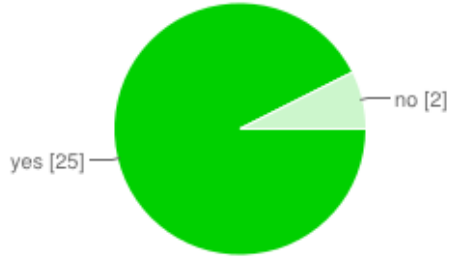

Do you use a snubber?