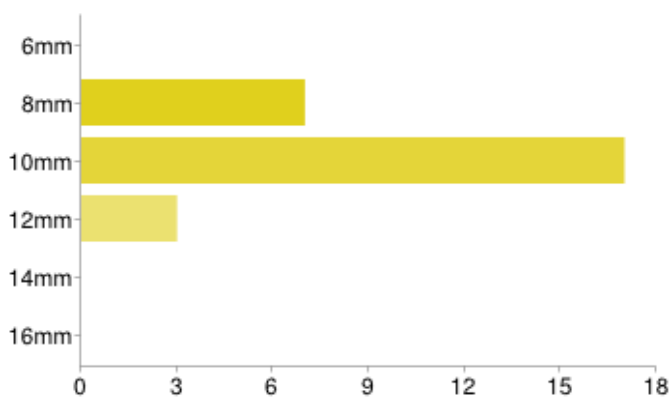

20 metres	0	0%
30 metres	0	0%
40 metres	0	0%
50 metres	4	15%
60 metres	4	15%
70 metres	4	15%
80 metres	4	15%
90 metres	2	7%
100 metres	9	33%

People may select more than one checkbox, so percentages may add up to more than 100%.

How big's your boat?

<7m	0	0%
7.1-10m	2	7%
10.1-12m	6	22%
12.1-14m	15	56%
14.1-16m	2	7%
16.1-18m	2	7%
18.1-20m	0	0%
>20.1m	0	0%

What size chain do you use on your bower anchor

6mm	0	0%
8mm	7	26%
10mm	17	63%
12mm	3	11%
14mm	0	0%
16mm	0	0%