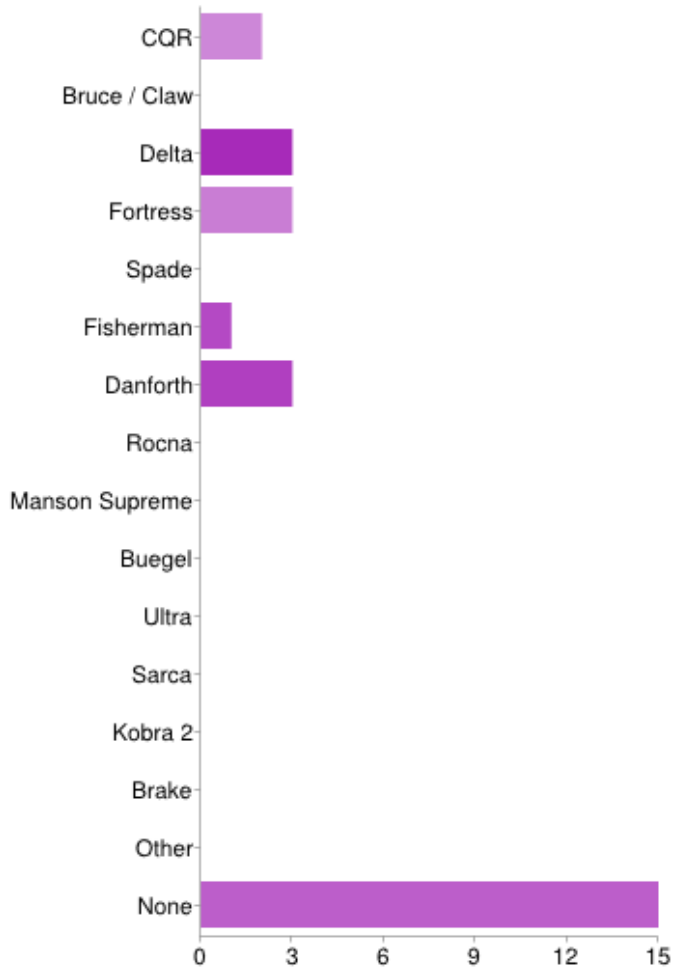

Which model of anchor do you carry as your second bower anchor?

CQR	4	15%
Bruce / Claw	2	7%
Delta	3	11%
Fortress	2	7%
Spade	0	0%
Fisherman	0	0%
Danforth	1	4%
Rocna	2	7%
Manson Supreme	0	0%
Buegel	0	0%
Ultra	0	0%
Sarca	0	0%
Kobra 2	3	11%
Brake	0	0%

Which model of anchor do you carry an anchor in a locker?

CQR	2	7%
Bruce / Claw	1	4%
Delta	5	19%
Fortress	10	37%
Spade	1	4%
Fisherman	2	7%
Danforth	4	15%
Rocna	0	0%
Manson Supreme	0	0%
Buegel	0	0%
Ultra	0	0%
Sarca	0	0%
Kobra 2	0	0%
Brake	0	0%
Other	0	0%
None	2	7%

Which of the following anchors would you carry on an extended cruise?

What type of sea anchor or drogue do you carry?

Galerider Parachute Series Drogue Parachute Jordan Jordan Seabrake 400m braided warp no brand A great big canvass thing with chain and rope! Gale Rider Home made webbing drogue (galerider type); home made para ...

Which model of anchor do you carry as your kedge anchor?

CQR 0 0%

Which model of anchor do you carry a spare anchor on you puspit?

CQR	2	7%
Bruce / Claw	0	0%
Delta	3	11%
Fortress	3	11%
Spade	0	0%
Fisherman	1	4%
Danforth	3	11%
Rocna	0	0%
Manson Supreme	0	0%
Buegel	0	0%
Ultra	0	0%
Sarca	0	0%
Kobra 2	0	0%
Brake	0	0%
Other	0	0%
None	15	56%