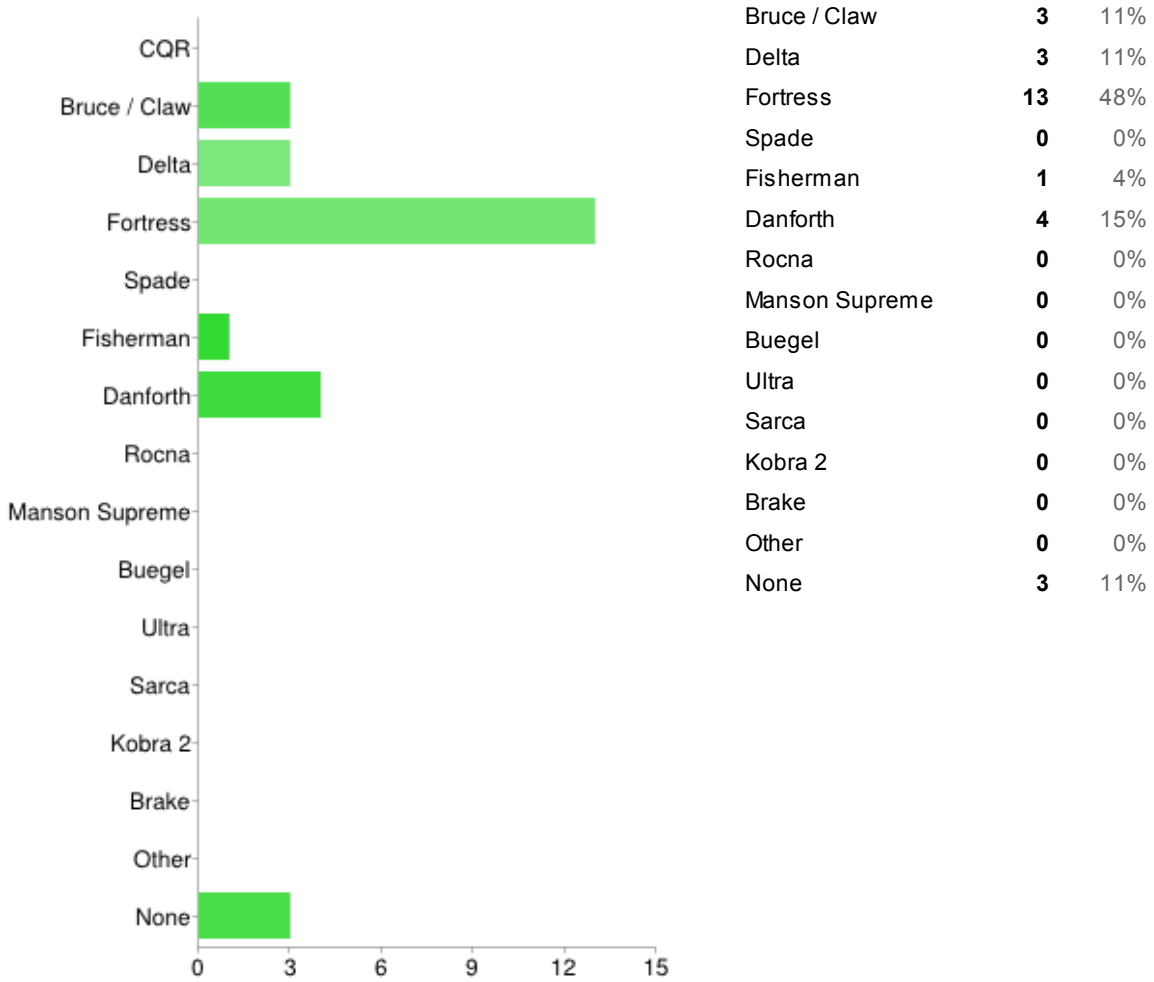

Which model of anchor do you carry a spare anchor on you puspit?

CQR	2	7%
Bruce / Claw	0	0%
Delta	3	11%
Fortress	3	11%
Spade	0	0%
Fisherman	1	4%
Danforth	3	11%
Rocna	0	0%
Manson Supreme	0	0%
Buegel	0	0%
Ultra	0	0%
Sarca	0	0%
Kobra 2	0	0%
Brake	0	0%
Other	0	0%
None	15	56%