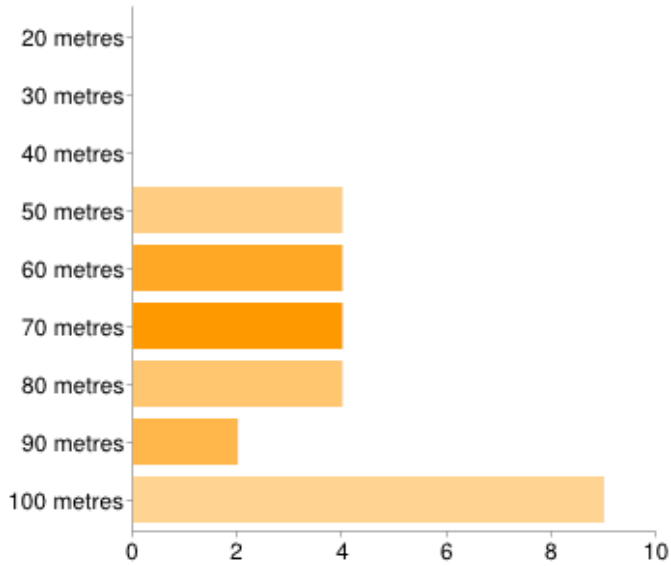

Type of rode

All chain	18	67%
chain and rope	17	63%
All rope	1	4%

People may select more than one checkbox, so percentages may add up to more than 100%.

Total length of rode carried for main bower anchor

20 metres	0	0%
30 metres	0	0%
40 metres	0	0%
50 metres	4	15%
60 metres	4	15%
70 metres	4	15%
80 metres	4	15%
90 metres	2	7%
100 metres	9	33%

People may select more than one checkbox, so percentages may add up to more than 100%.