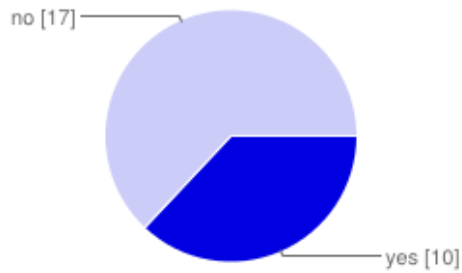

How big's your boat?

<7m	0	0%
7.1-10m	2	7%
10.1-12m	6	22%
12.1-14m	15	56%
14.1-16m	2	7%
16.1-18m	2	7%
18.1-20m	0	0%
>20.1m	0	0%

What size chain do you use on your bower anchor

6mm	0	0%
8mm	7	26%
10mm	17	63%
12mm	3	11%
14mm	0	0%
16mm	0	0%

Do you use a snubber?

yes	25	93%
no	2	7%

Do you use a chain hook?

yes	21	78%
no	6	22%

Do you use a swivel between anchor and chain?

yes	10	37%
no	17	63%

Number of daily responses