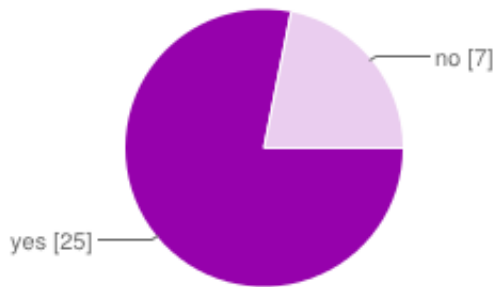

Do you use a chain hook?