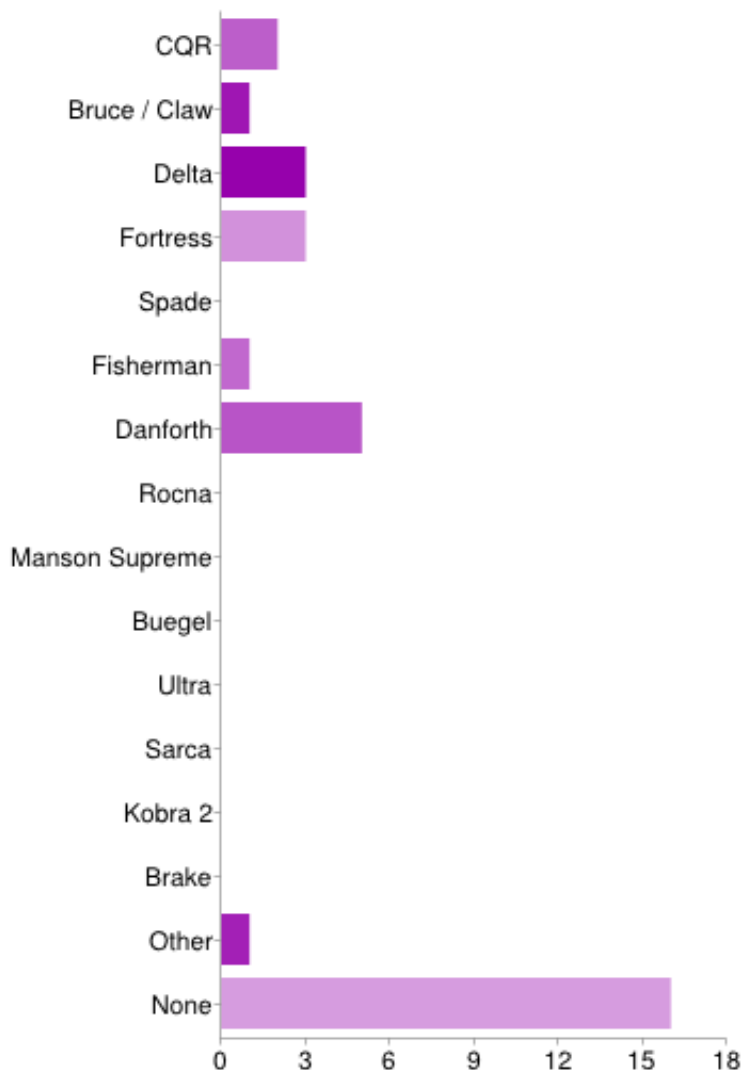

Type of rode

All chain	22	69%
chain and rope	19	59%
All rope	1	3%

People may select more than one checkbox, so percentages may add up to more than 100%.

Total length of rode carried for main bower anchor

20 metres	0	0%
30 metres	0	0%
40 metres	0	0%
50 metres	4	13%
60 metres	4	13%
70 metres	5	16%
80 metres	4	13%
90 metres	4	13%