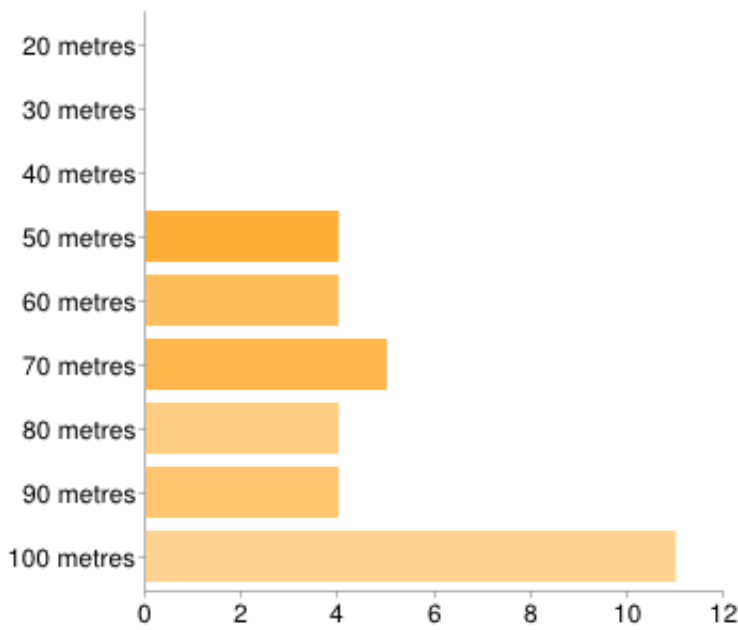

Type of rode

All chain	22	69%
chain and rope	19	59%
All rope	1	3%

People may select more than one checkbox, so percentages may add up to more than 100%.

Total length of rode carried for main bower anchor

20 metres	0	0%
30 metres	0	0%
40 metres	0	0%
50 metres	4	13%
60 metres	4	13%
70 metres	5	16%
80 metres	4	13%
90 metres	4	13%

100 metres **11** 34%

People may select more than one checkbox, so percentages may add up to more than 100%.