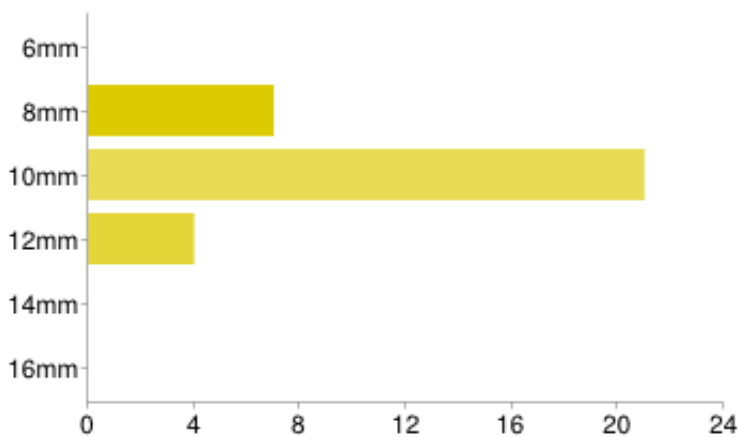

20 metres	0	0%
30 metres	0	0%
40 metres	0	0%
50 metres	4	13%
60 metres	4	13%
70 metres	5	16%
80 metres	4	13%
90 metres	4	13%

100 metres **11** 34%

People may select more than one checkbox, so percentages may add up to more than 100%.

How big's your boat?

<7m	0	0%
7.1-10m	2	6%
10.1-12m	7	22%
12.1-14m	18	56%
14.1-16m	2	6%
16.1-18m	3	9%
18.1-20m	0	0%
>20.1m	0	0%

What size chain do you use on your bower anchor

6mm	0	0%
8mm	7	22%
10mm	21	66%
12mm	4	13%
14mm	0	0%
16mm	0	0%