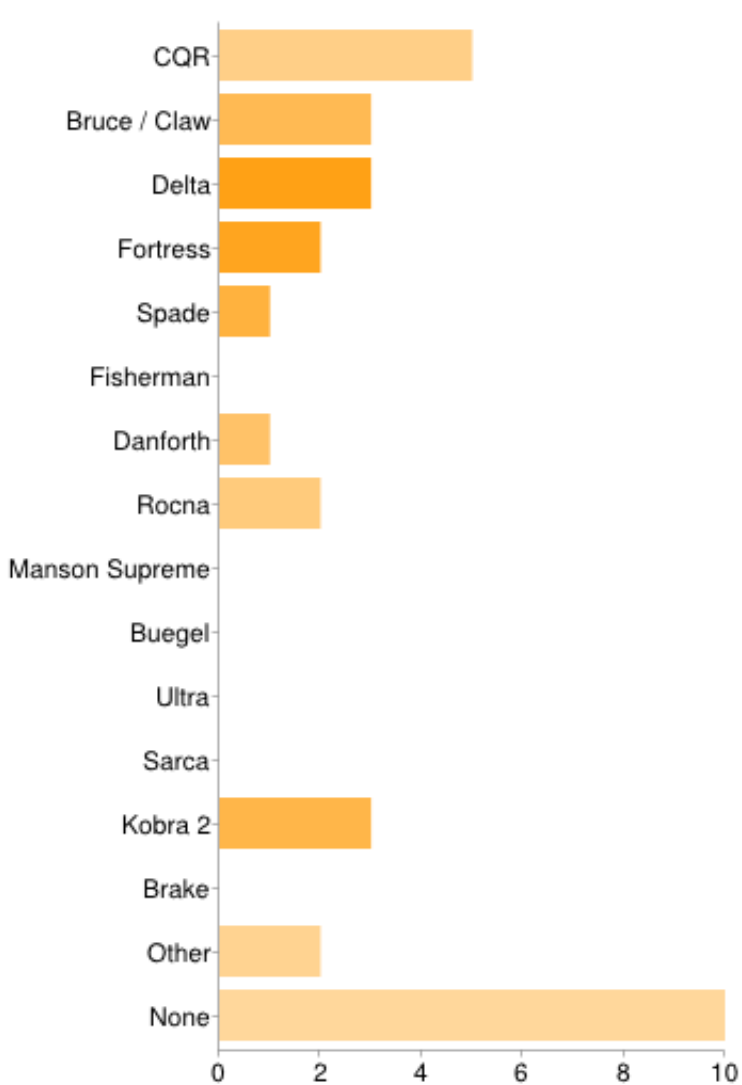

Summary [See complete responses](#)

Which model of anchor do you carry as your main bower anchor

CQR	4	13%
Bruce / Claw	4	13%
Delta	5	16%
Fortress	1	3%
Spade	3	9%
Fisherman	0	0%
Danforth	0	0%
Rocna	7	22%
Manson Supreme	6	19%
Buegel	0	0%
Ultra	2	6%
Sarca	0	0%
Kobra 2	0	0%
Brake	0	0%
Other	0	0%
None	0	0%

Which model of anchor do you carry as your second bower anchor?

CQR	5	16%
Bruce / Claw	3	9%
Delta	3	9%
Fortress	2	6%
Spade	1	3%
Fisherman	0	0%
Danforth	1	3%
Rocna	2	6%
Manson Supreme	0	0%
Buegel	0	0%
Ultra	0	0%

Anchor Model	Count	Percentage
Sarca	0	0%
Kobra 2	3	9%
Brake	0	0%
Other	2	6%
None	10	31%

Which model of anchor do you carry an anchor in a locker?

Anchor Model	Count	Percentage
CQR	2	6%
Bruce / Claw	1	3%
Delta	5	16%
Fortress	12	38%
Spade	1	3%
Fisherman	3	9%
Danforth	5	16%
Rocna	0	0%
Manson Supreme	0	0%
Buegel	0	0%
Ultra	0	0%
Sarca	0	0%
Kobra 2	0	0%
Brake	0	0%
Other	0	0%
None	3	9%