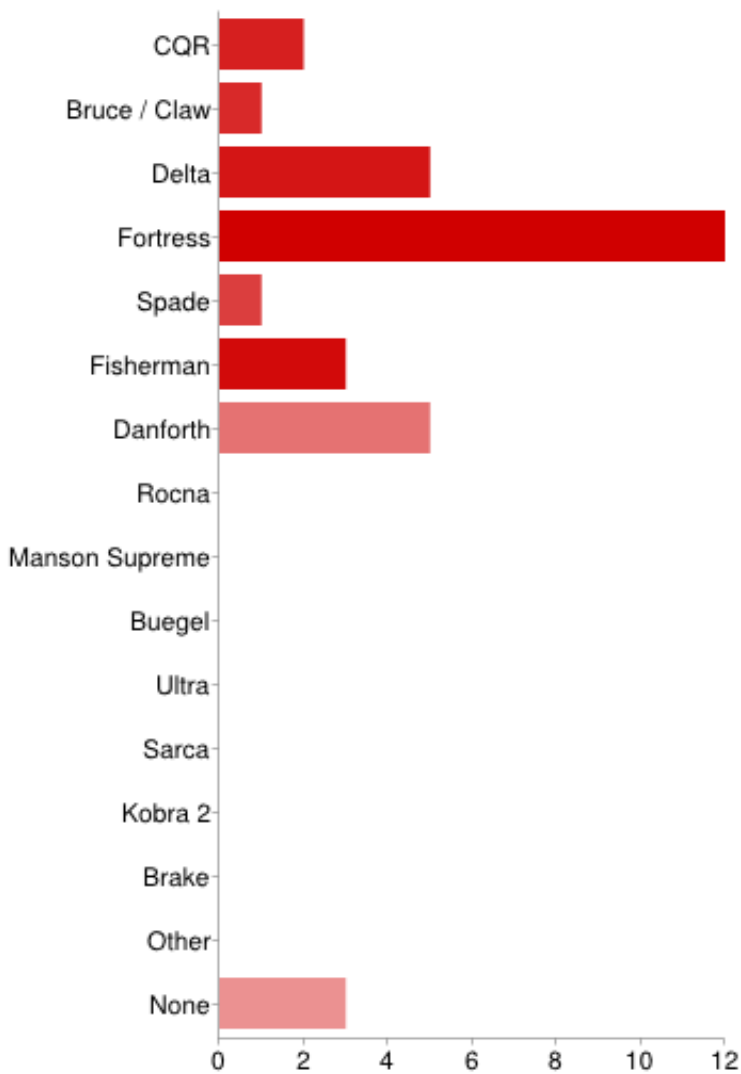

Summary [See complete responses](#)

Which model of anchor do you carry as your main bower anchor

CQR	4	13%
Bruce / Claw	4	13%
Delta	5	16%
Fortress	1	3%
Spade	3	9%
Fisherman	0	0%
Danforth	0	0%
Rocna	7	22%
Manson Supreme	6	19%
Buegel	0	0%
Ultra	2	6%
Sarca	0	0%
Kobra 2	0	0%
Brake	0	0%
Other	0	0%
None	0	0%

Which model of anchor do you carry as your second bower anchor?

CQR	5	16%
Bruce / Claw	3	9%
Delta	3	9%
Fortress	2	6%
Spade	1	3%
Fisherman	0	0%
Danforth	1	3%
Rocna	2	6%
Manson Supreme	0	0%
Buegel	0	0%
Ultra	0	0%

Anchor Model	Count	Percentage
Sarca	0	0%
Kobra 2	3	9%
Brake	0	0%
Other	2	6%
None	10	31%

Which model of anchor do you carry an anchor in a locker?

Anchor Model	Count	Percentage
CQR	2	6%
Bruce / Claw	1	3%
Delta	5	16%
Fortress	12	38%
Spade	1	3%
Fisherman	3	9%
Danforth	5	16%
Rocna	0	0%
Manson Supreme	0	0%
Buegel	0	0%
Ultra	0	0%
Sarca	0	0%
Kobra 2	0	0%
Brake	0	0%
Other	0	0%
None	3	9%