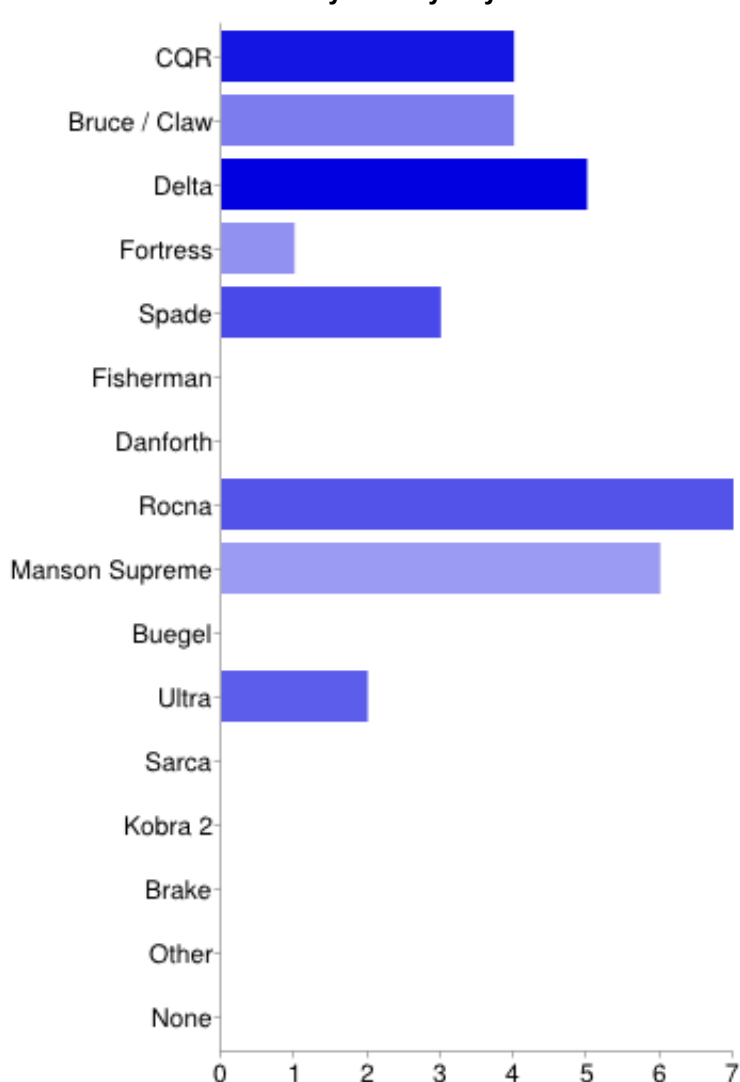

Summary [See complete responses](#)

Which model of anchor do you carry as your main bower anchor

CQR	4	13%
Bruce / Claw	4	13%
Delta	5	16%
Fortress	1	3%
Spade	3	9%
Fisherman	0	0%
Danforth	0	0%
Rocna	7	22%
Manson Supreme	6	19%
Buegel	0	0%
Ultra	2	6%
Sarca	0	0%
Kobra 2	0	0%
Brake	0	0%
Other	0	0%
None	0	0%

Which model of anchor do you carry as your second bower anchor?

CQR	5	16%
Bruce / Claw	3	9%
Delta	3	9%
Fortress	2	6%
Spade	1	3%
Fisherman	0	0%
Danforth	1	3%
Rocna	2	6%
Manson Supreme	0	0%
Buegel	0	0%
Ultra	0	0%

Anchor Model	Count	Percentage
Sarca	0	0%
Kobra 2	3	9%
Brake	0	0%
Other	2	6%
None	10	31%

Which model of anchor do you carry an anchor in a locker?

Anchor Model	Count	Percentage
CQR	2	6%
Bruce / Claw	1	3%
Delta	5	16%
Fortress	12	38%
Spade	1	3%
Fisherman	3	9%
Danforth	5	16%
Rocna	0	0%
Manson Supreme	0	0%
Buegel	0	0%
Ultra	0	0%
Sarca	0	0%
Kobra 2	0	0%
Brake	0	0%
Other	0	0%
None	3	9%