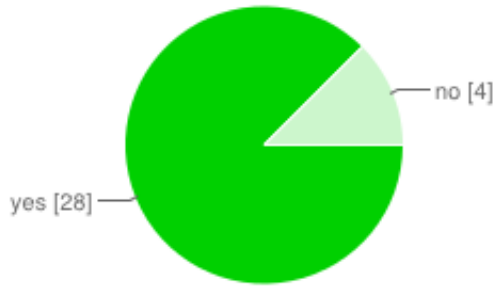

Do you use a snubber?