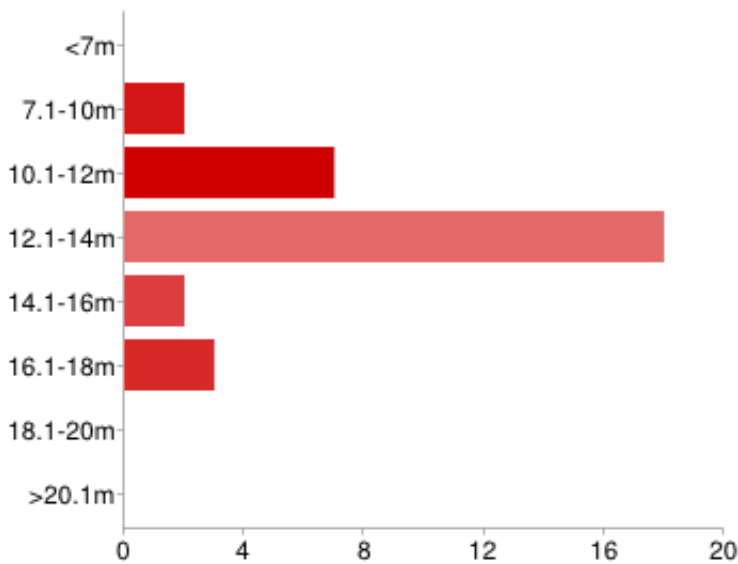

How big's your boat?

<7m	0	0%
7.1-10m	2	6%
10.1-12m	7	22%
12.1-14m	18	56%
14.1-16m	2	6%
16.1-18m	3	9%
18.1-20m	0	0%
>20.1m	0	0%