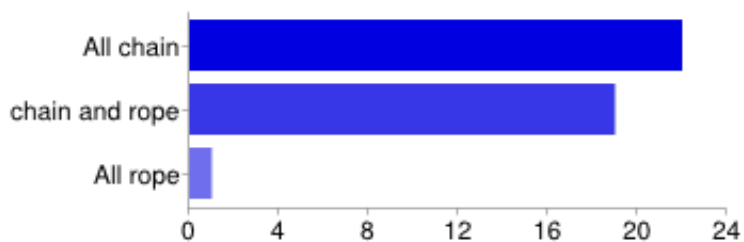

Type of rode

All chain	22	69%
chain and rope	19	59%
All rope	1	3%

People may select more than one checkbox, so percentages may add up to more than 100%.

Total length of rode carried for main bower anchor

20 metres	0	0%
30 metres	0	0%
40 metres	0	0%
50 metres	4	13%
60 metres	4	13%
70 metres	5	16%
80 metres	4	13%
90 metres	4	13%