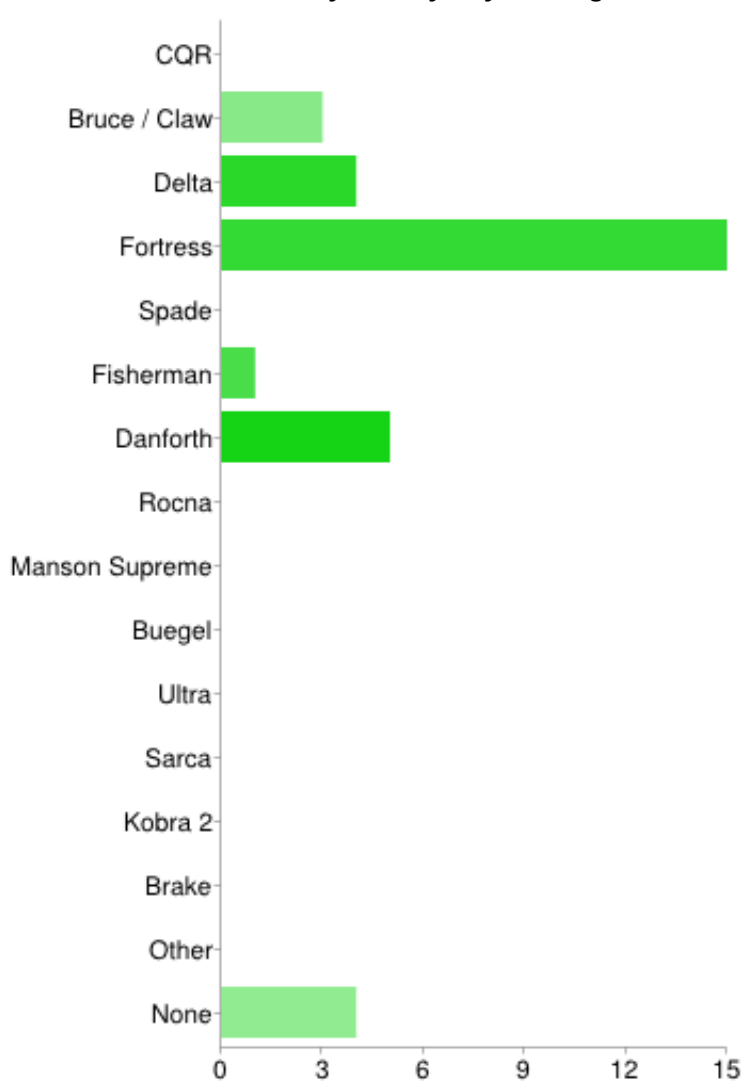

Which model of anchor do you carry as your kedge anchor?

CQR	0	0%
Bruce / Claw	3	9%
Delta	4	13%
Fortress	15	47%
Spade	0	0%
Fisherman	1	3%
Danforth	5	16%
Rocna	0	0%
Manson Supreme	0	0%
Buegel	0	0%
Ultra	0	0%
Sarca	0	0%
Kobra 2	0	0%
Brake	0	0%
Other	0	0%
None	4	13%

Which model of anchor do you carry a spare anchor on you puspit?

CQR	2	6%
Bruce / Claw	1	3%
Delta	3	9%
Fortress	3	9%
Spade	0	0%
Fisherman	1	3%
Danforth	5	16%
Rocna	0	0%
Manson Supreme	0	0%
Buegel	0	0%
Ultra	0	0%
Sarca	0	0%
Kobra 2	0	0%
Brake	0	0%
Other	1	3%
None	16	50%