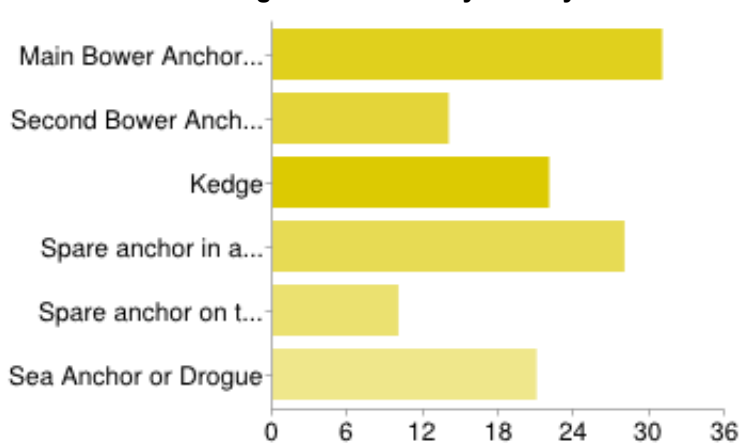

Which of the following anchors would you carry on an extended cruise?

Main Bower Anchor (carried at the bow)	31	97%
Second Bower Anchor (carried at the bow)	14	44%
Kedge	22	69%
Spare anchor in a locker	28	88%
Spare anchor on the pushpit	10	31%
Sea Anchor or Drogue	21	66%

People may select more than one checkbox, so percentages may add up to more than 100%.

What type of sea anchor or drogue do you carry?

Galerider Parachute Series Drogue Parachute Jordan Jordan Seabrake 400m braided warp no brand A great big canvass thing with chain and rope! Gale Rider Home made webbing drogue (galerider type); home made para ...