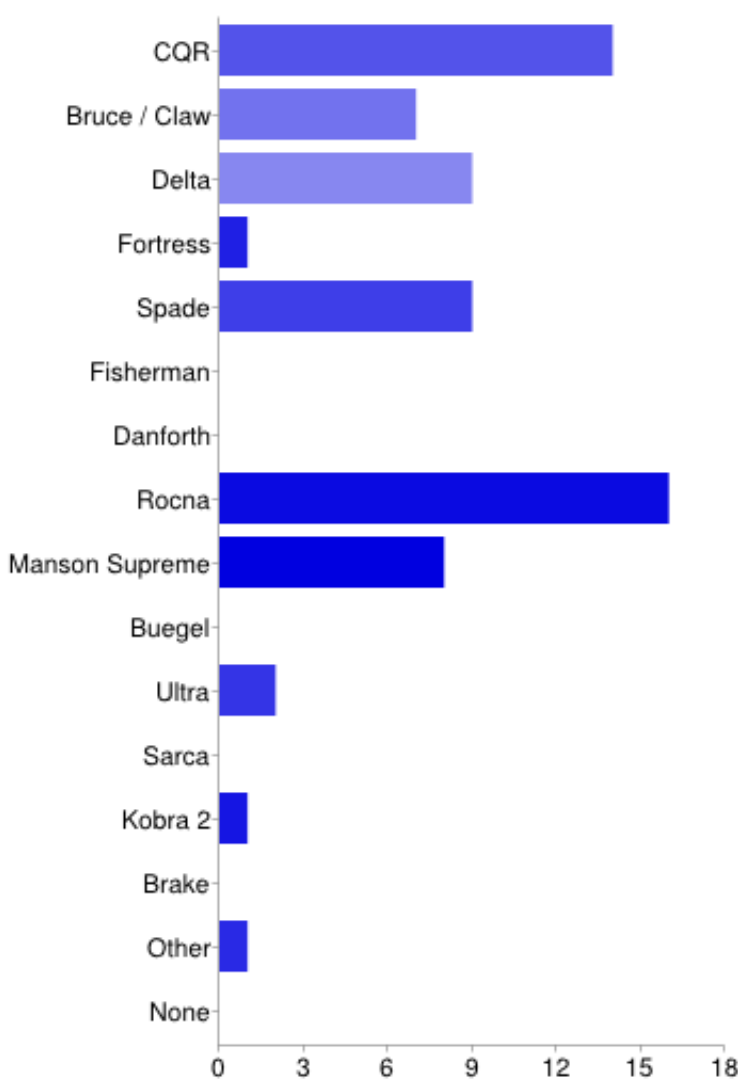

Summary [See complete responses](#)

Which model of anchor do you carry as your main bower anchor

CQR	14	21%
Bruce / Claw	7	10%
Delta	9	13%
Fortress	1	1%
Spade	9	13%
Fisherman	0	0%
Danforth	0	0%
Rocna	16	24%
Manson Supreme	8	12%
Buegel	0	0%
Ultra	2	3%
Sarca	0	0%
Kobra 2	1	1%
Brake	0	0%
Other	1	1%
None	0	0%

Which model of anchor do you carry as your second bower anchor?

CQR	15	22%
Bruce / Claw	7	10%
Delta	6	9%
Fortress	6	9%
Spade	4	6%
Fisherman	0	0%
Danforth	3	4%
Rocna	3	4%
Manson Supreme	1	1%
Buegel	0	0%
Ultra	0	0%