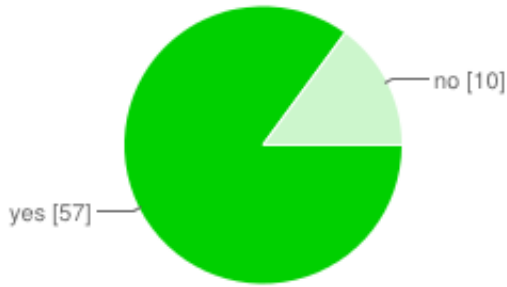

Do you use a snubber?