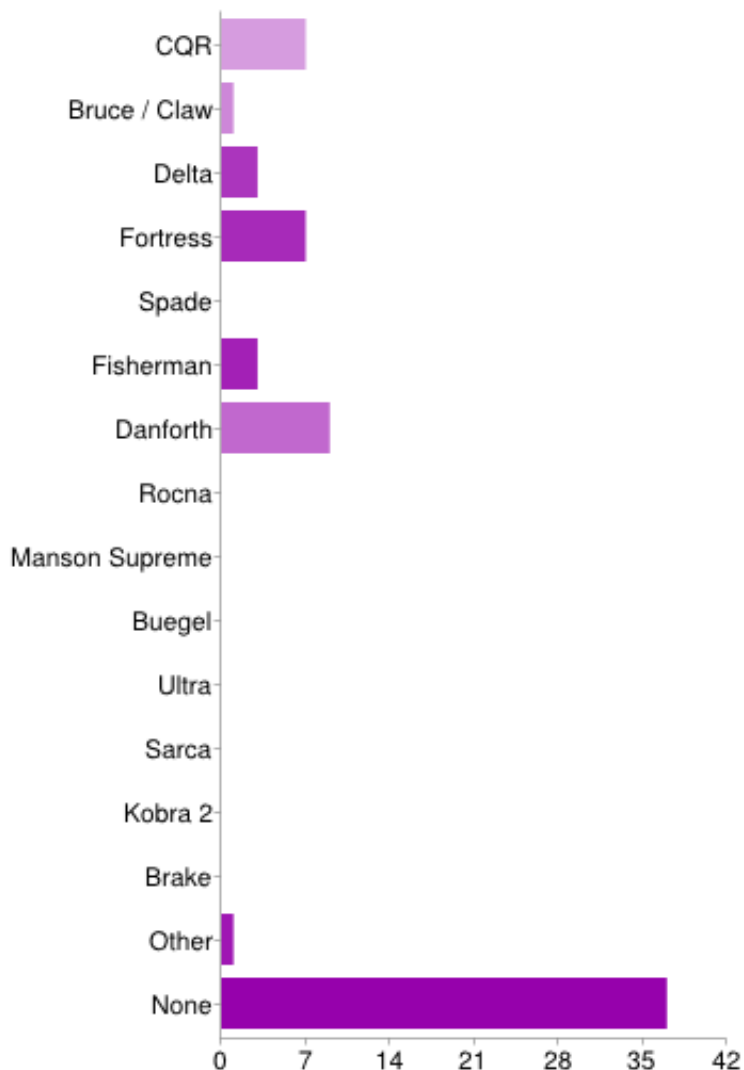

Type of rode

All chain	46	69%
chain and rope	35	52%
All rope	1	1%

People may select more than one checkbox, so percentages may add up to more than 100%.

Total length of rode carried for main bower anchor

20 metres	0	0%
30 metres	0	0%
40 metres	1	1%
50 metres	7	10%
60 metres	11	16%
70 metres	8	12%
80 metres	10	15%
90 metres	8	12%