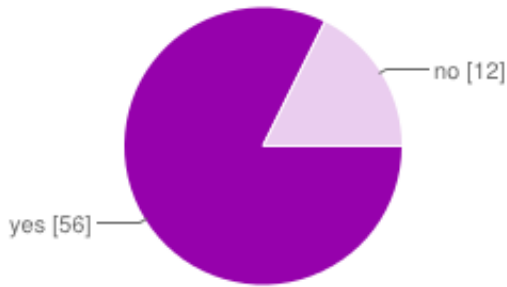

Do you use a chain hook?