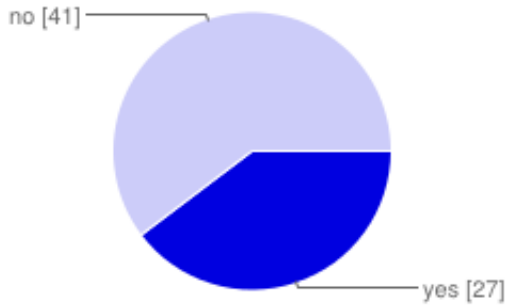

How big's your boat?

<7m	0	0%
7.1-10m	4	6%
10.1-12m	18	26%
12.1-14m	33	49%
14.1-16m	8	12%
16.1-18m	5	7%
18.1-20m	0	0%
>20.1m	0	0%

What size chain do you use on your bower anchor

6mm	0	0%
8mm	18	26%
10mm	39	57%
12mm	10	15%
14mm	1	1%
16mm	0	0%

Do you use a snubber?

yes	57	84%
no	10	15%

Do you use a chain hook?

yes	56	82%
no	12	18%

Do you use a swivel between anchor and chain?

yes	27	40%
no	41	60%

Number of daily responses