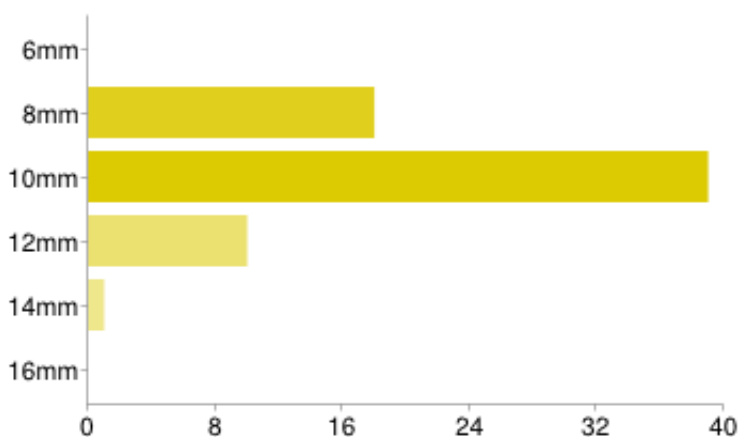

20 metres	0	0%
30 metres	0	0%
40 metres	1	1%
50 metres	7	10%
60 metres	11	16%
70 metres	8	12%
80 metres	10	15%
90 metres	8	12%

100 metres **23** 34%

People may select more than one checkbox, so percentages may add up to more than 100%.

How big's your boat?

<7m	0	0%
7.1-10m	4	6%
10.1-12m	18	26%
12.1-14m	33	49%
14.1-16m	8	12%
16.1-18m	5	7%
18.1-20m	0	0%
>20.1m	0	0%

What size chain do you use on your bower anchor

6mm	0	0%
8mm	18	26%
10mm	39	57%
12mm	10	15%
14mm	1	1%
16mm	0	0%