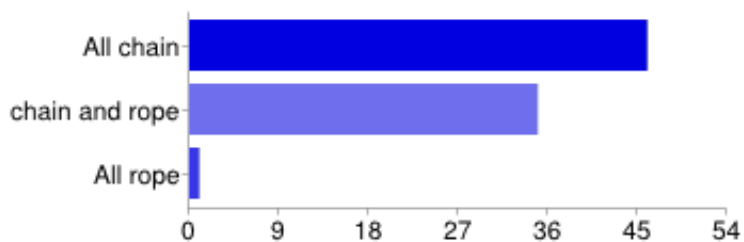

Type of rode

All chain	46	69%
chain and rope	35	52%
All rope	1	1%

People may select more than one checkbox, so percentages may add up to more than 100%.

Total length of rode carried for main bower anchor

20 metres	0	0%
30 metres	0	0%
40 metres	1	1%
50 metres	7	10%
60 metres	11	16%
70 metres	8	12%
80 metres	10	15%
90 metres	8	12%