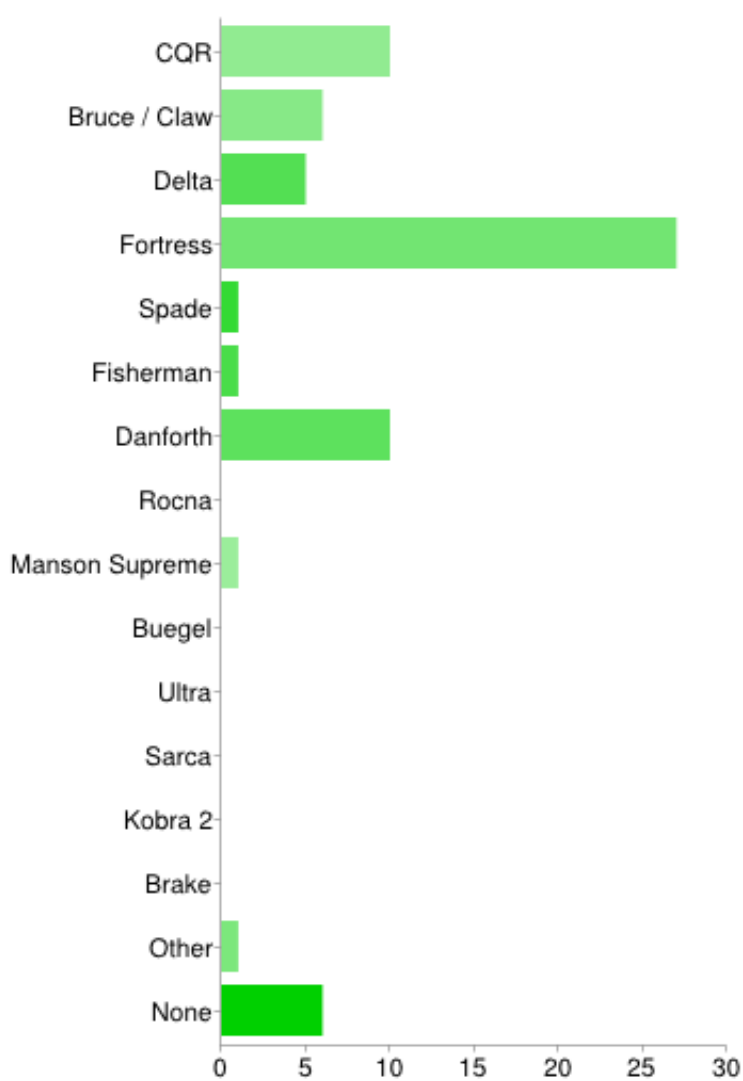

Which model of anchor do you carry as your kedge anchor?

CQR	10	15%
Bruce / Claw	6	9%
Delta	5	7%
Fortress	27	40%
Spade	1	1%
Fisherman	1	1%
Danforth	10	15%
Rocna	0	0%
Manson Supreme	1	1%
Buegel	0	0%
Ultra	0	0%
Sarca	0	0%
Kobra 2	0	0%
Brake	0	0%
Other	1	1%
None	6	9%

Which model of anchor do you carry a spare anchor on you puspit?

CQR	7	10%
Bruce / Claw	1	1%
Delta	3	4%
Fortress	7	10%
Spade	0	0%
Fisherman	3	4%
Danforth	9	13%
Rocna	0	0%
Manson Supreme	0	0%
Buegel	0	0%
Ultra	0	0%
Sarca	0	0%
Kobra 2	0	0%
Brake	0	0%
Other	1	1%
None	37	54%