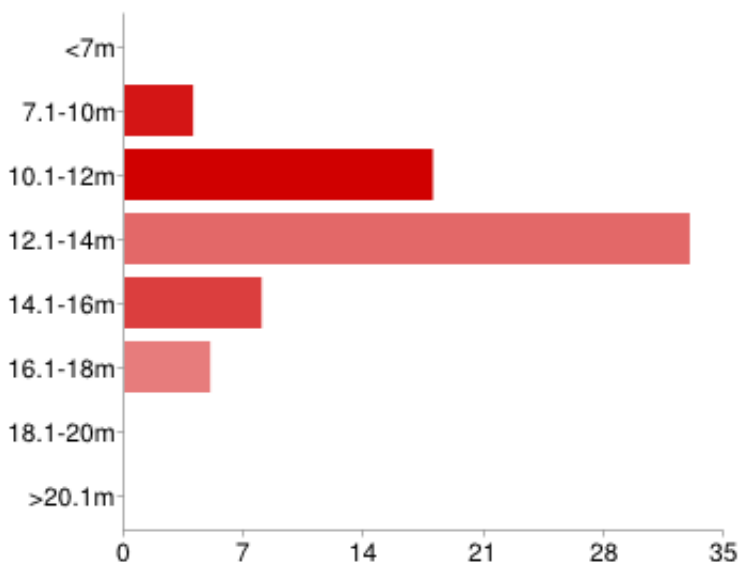

How big's your boat?

<7m	0	0%
7.1-10m	4	6%
10.1-12m	18	26%
12.1-14m	33	49%
14.1-16m	8	12%
16.1-18m	5	7%
18.1-20m	0	0%
>20.1m	0	0%