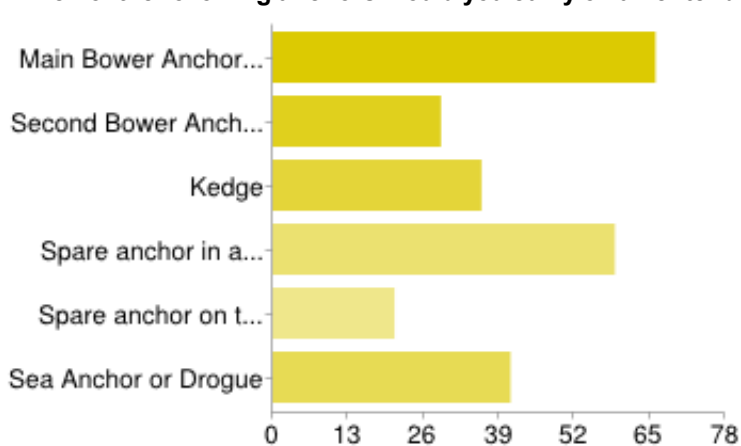

Which of the following anchors would you carry on an extended cruise?

Main Bower Anchor (carried at the bow)	66	99%
Second Bower Anchor (carried at the bow)	29	43%
Kedge	36	54%
Spare anchor in a locker	59	88%
Spare anchor on the pushpit	21	31%
Sea Anchor or Drogue	41	61%

People may select more than one checkbox, so percentages may add up to more than 100%.

What type of sea anchor or drogue do you carry?

Galerider Parachute Series Drogue Parachute Jordan Jordan Seabrake 400m braided warp no brand A great big canvass thing with chain and rope! Gale Rider Home made webbing drogue (galerider type); home made para ...