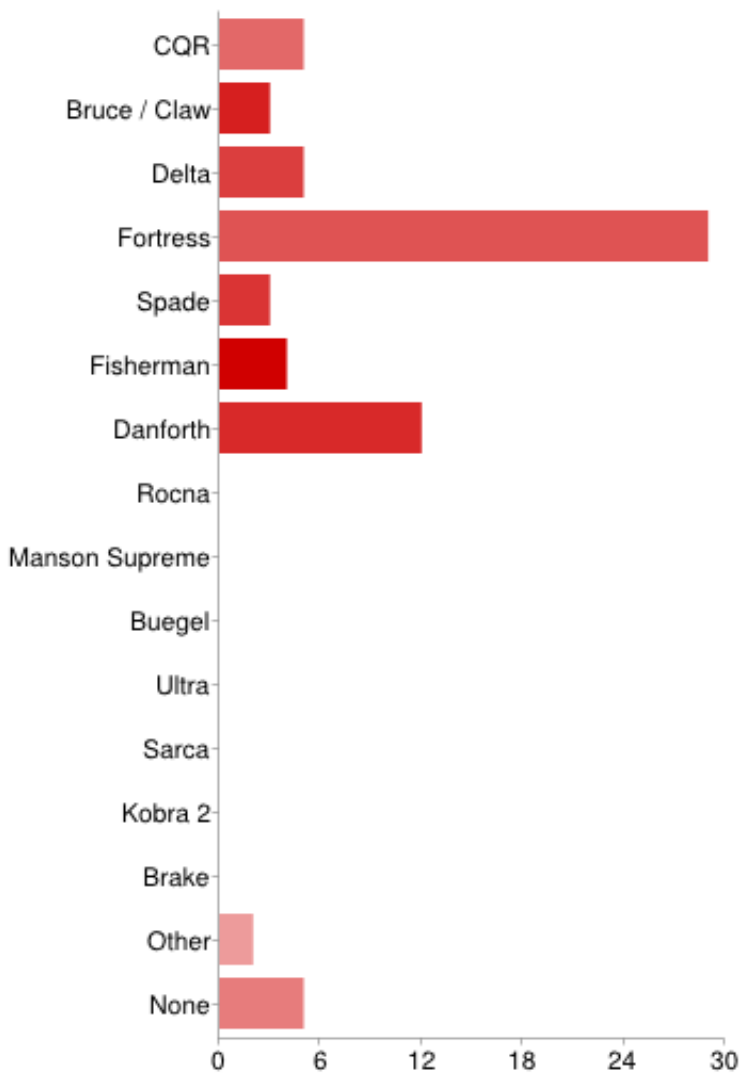

Summary [See complete responses](#)

Which model of anchor do you carry as your main bower anchor

CQR	14	21%
Bruce / Claw	7	10%
Delta	9	13%
Fortress	1	1%
Spade	9	13%
Fisherman	0	0%
Danforth	0	0%
Rocna	16	24%
Manson Supreme	8	12%
Buegel	0	0%
Ultra	2	3%
Sarca	0	0%
Kobra 2	1	1%
Brake	0	0%
Other	1	1%
None	0	0%

Which model of anchor do you carry as your second bower anchor?

CQR	15	22%
Bruce / Claw	7	10%
Delta	6	9%
Fortress	6	9%
Spade	4	6%
Fisherman	0	0%
Danforth	3	4%
Rocna	3	4%
Manson Supreme	1	1%
Buegel	0	0%
Ultra	0	0%

Sarca	0	0%
Kobra 2	3	4%
Brake	0	0%
Other	2	3%
None	18	26%

Which model of anchor do you carry an anchor in a locker?

CQR	5	7%
Bruce / Claw	3	4%
Delta	5	7%
Fortress	29	43%
Spade	3	4%
Fisherman	4	6%
Danforth	12	18%
Rocna	0	0%
Manson Supreme	0	0%
Buegel	0	0%
Ultra	0	0%
Sarca	0	0%
Kobra 2	0	0%
Brake	0	0%
Other	2	3%
None	5	7%

Which of the following anchors would you carry on an extended cruise?

Main Bower Anchor (carried at the bow)	66	99%
Second Bower Anchor (carried at the bow)	29	43%
Kedge	36	54%
Spare anchor in a locker	59	88%
Spare anchor on the pushpit	21	31%
Sea Anchor or Drogue	41	61%