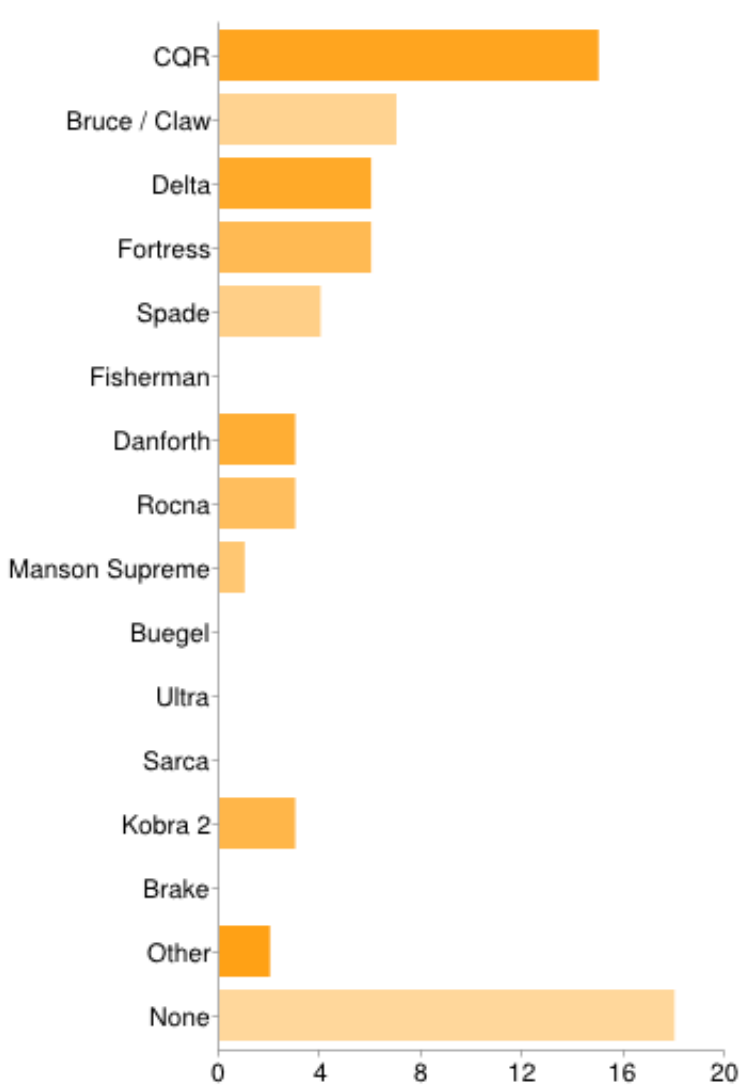

Summary [See complete responses](#)

Which model of anchor do you carry as your main bower anchor

CQR	14	21%
Bruce / Claw	7	10%
Delta	9	13%
Fortress	1	1%
Spade	9	13%
Fisherman	0	0%
Danforth	0	0%
Rocna	16	24%
Manson Supreme	8	12%
Buegel	0	0%
Ultra	2	3%
Sarca	0	0%
Kobra 2	1	1%
Brake	0	0%
Other	1	1%
None	0	0%

Which model of anchor do you carry as your second bower anchor?

CQR	15	22%
Bruce / Claw	7	10%
Delta	6	9%
Fortress	6	9%
Spade	4	6%
Fisherman	0	0%
Danforth	3	4%
Rocna	3	4%
Manson Supreme	1	1%
Buegel	0	0%
Ultra	0	0%

Sarca	0	0%
Kobra 2	3	4%
Brake	0	0%
Other	2	3%
None	18	26%

Which model of anchor do you carry an anchor in a locker?

CQR	5	7%
Bruce / Claw	3	4%
Delta	5	7%
Fortress	29	43%
Spade	3	4%
Fisherman	4	6%
Danforth	12	18%
Rocna	0	0%
Manson Supreme	0	0%
Buegel	0	0%
Ultra	0	0%
Sarca	0	0%
Kobra 2	0	0%
Brake	0	0%
Other	2	3%
None	5	7%