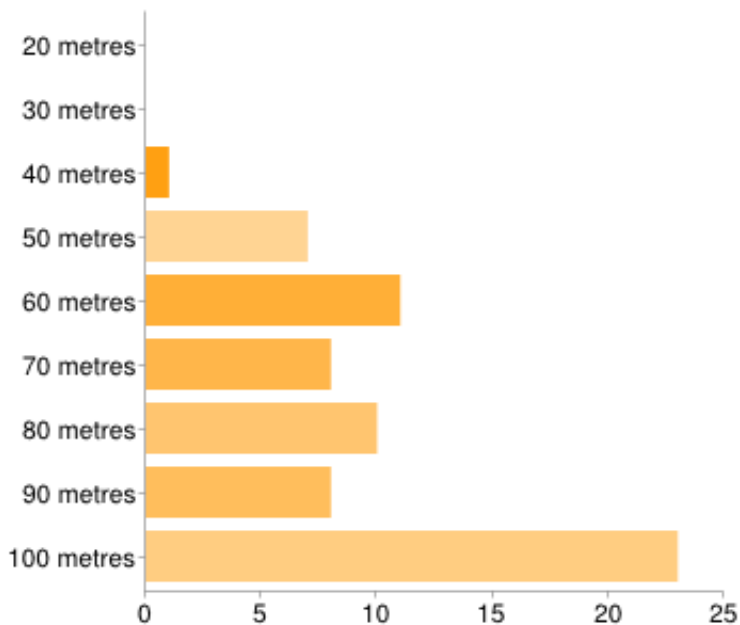

Type of rode

All chain	46	69%
chain and rope	35	52%
All rope	1	1%

People may select more than one checkbox, so percentages may add up to more than 100%.

Total length of rode carried for main bower anchor

20 metres	0	0%
30 metres	0	0%
40 metres	1	1%
50 metres	7	10%
60 metres	11	16%
70 metres	8	12%
80 metres	10	15%
90 metres	8	12%

100 metres **23** 34%

People may select more than one checkbox, so percentages may add up to more than 100%.